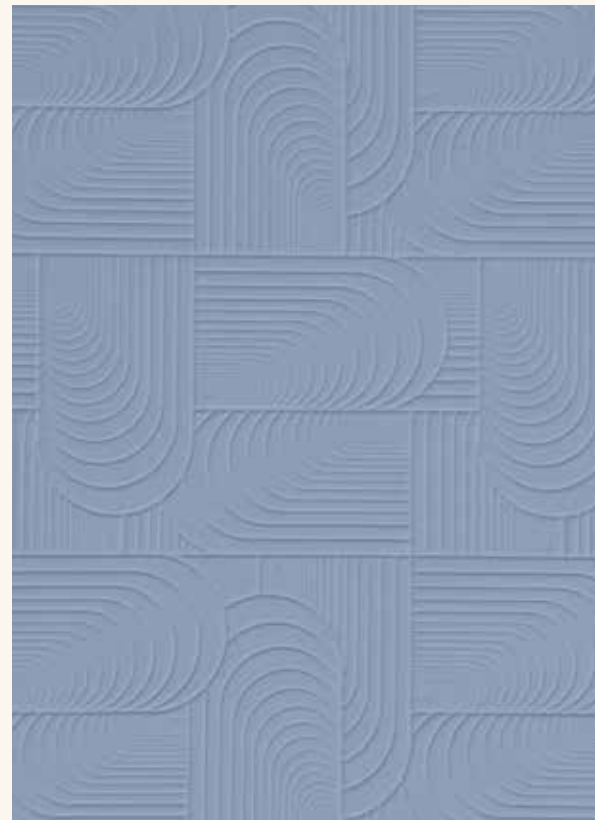

REG 215 | *Desire Blue*