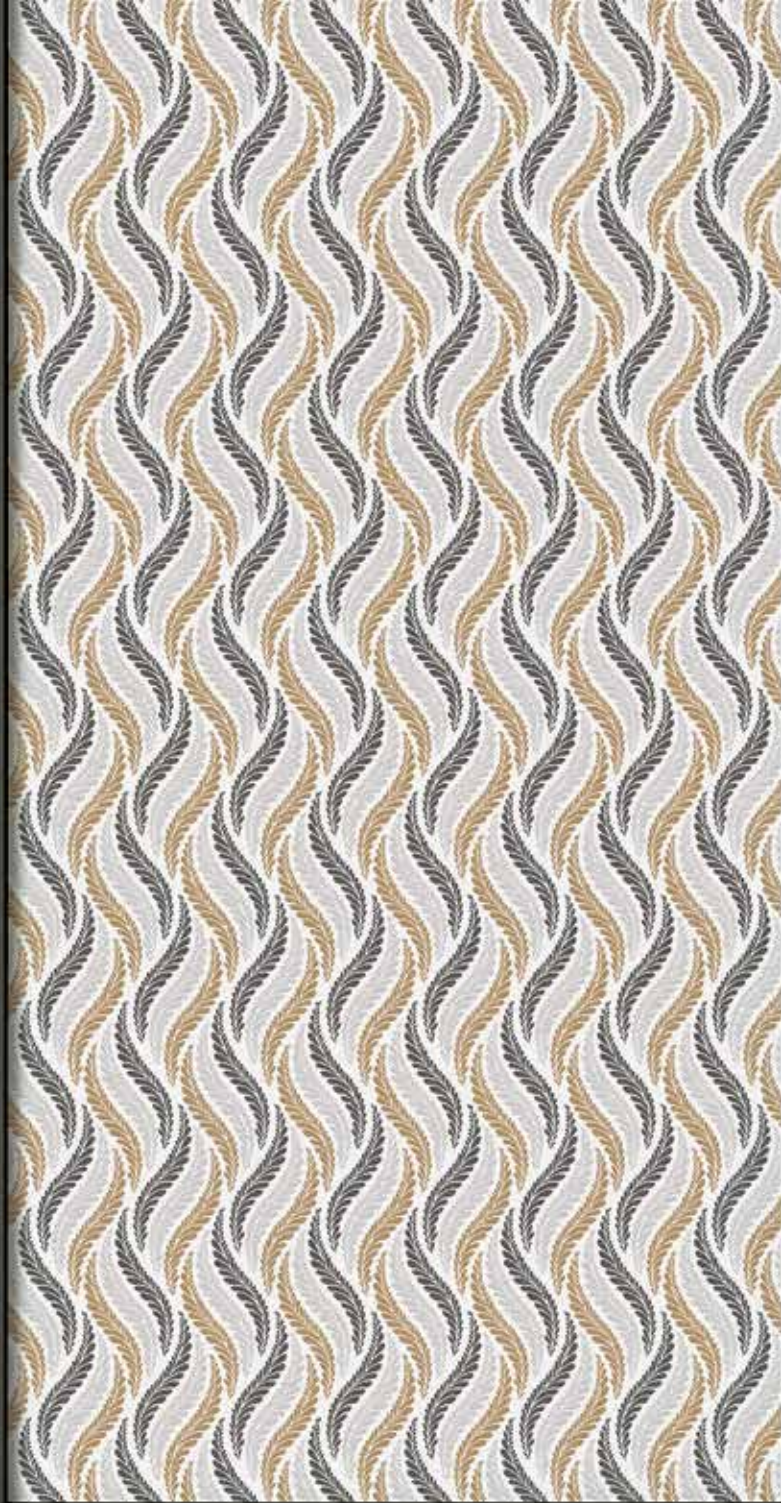

OD 05 | *Sandwave*