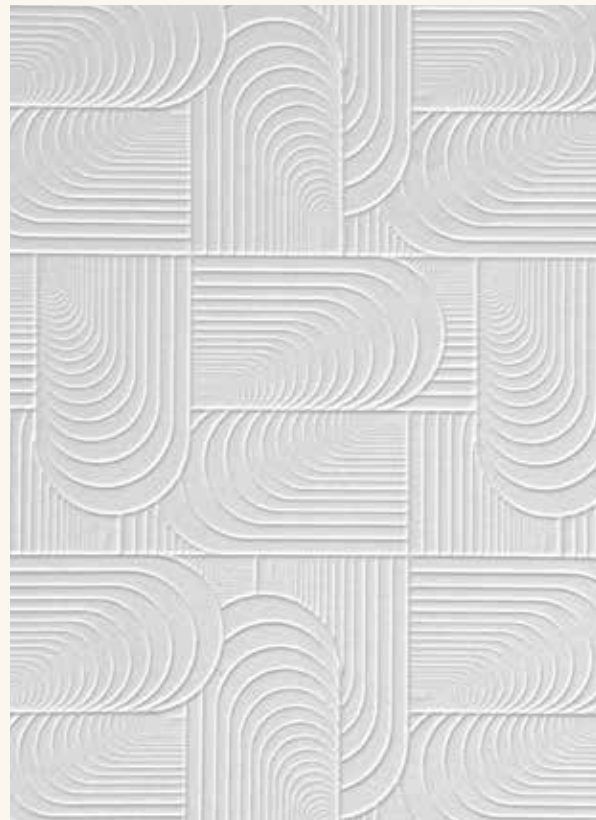

REG 219 | *Silver Fox*