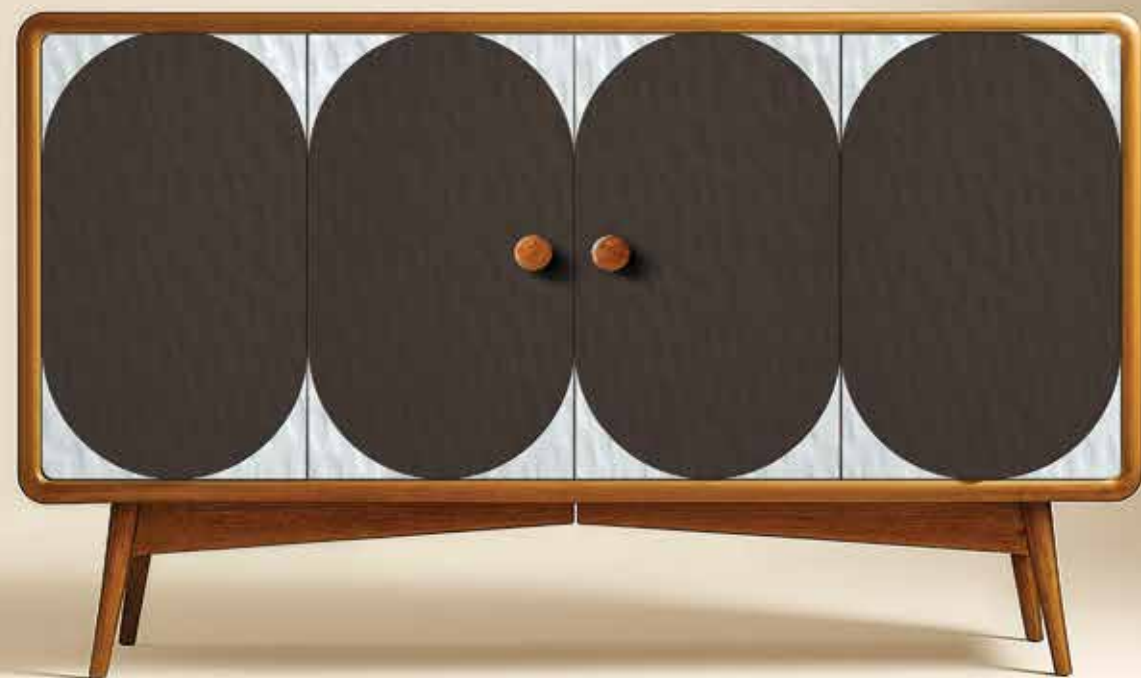

CONTOUR CAST

Cocooned finish that speaks in textures