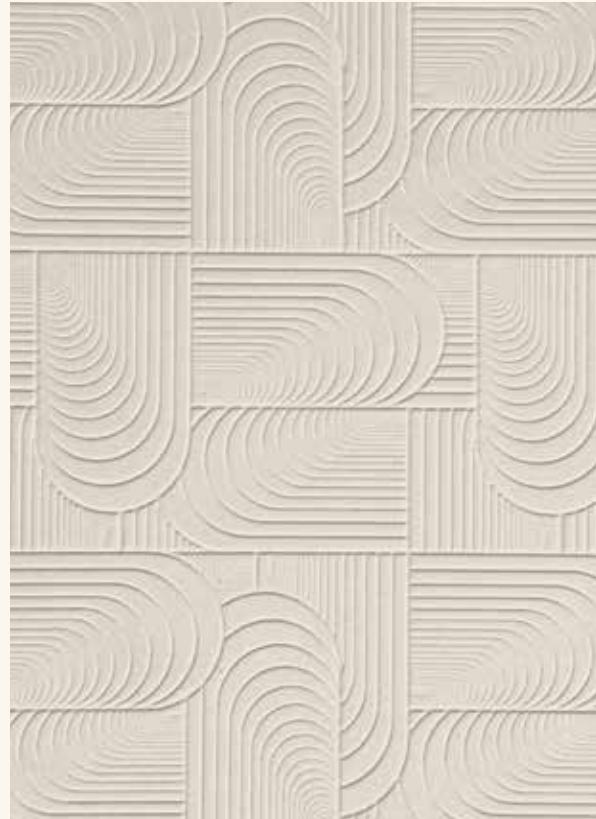

RICH PALETTE POISED FINISH

Brings luxury to
the forefront