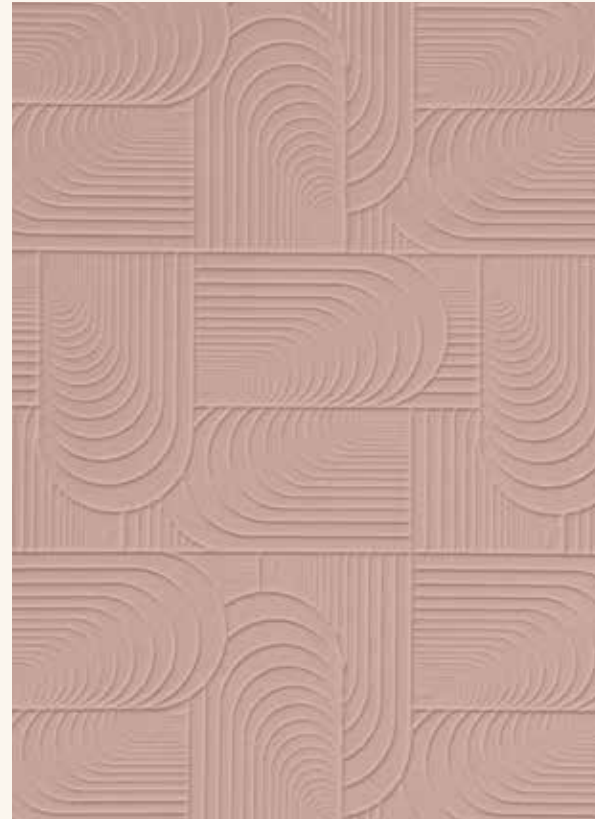

REG 219 | *Silver Fox*