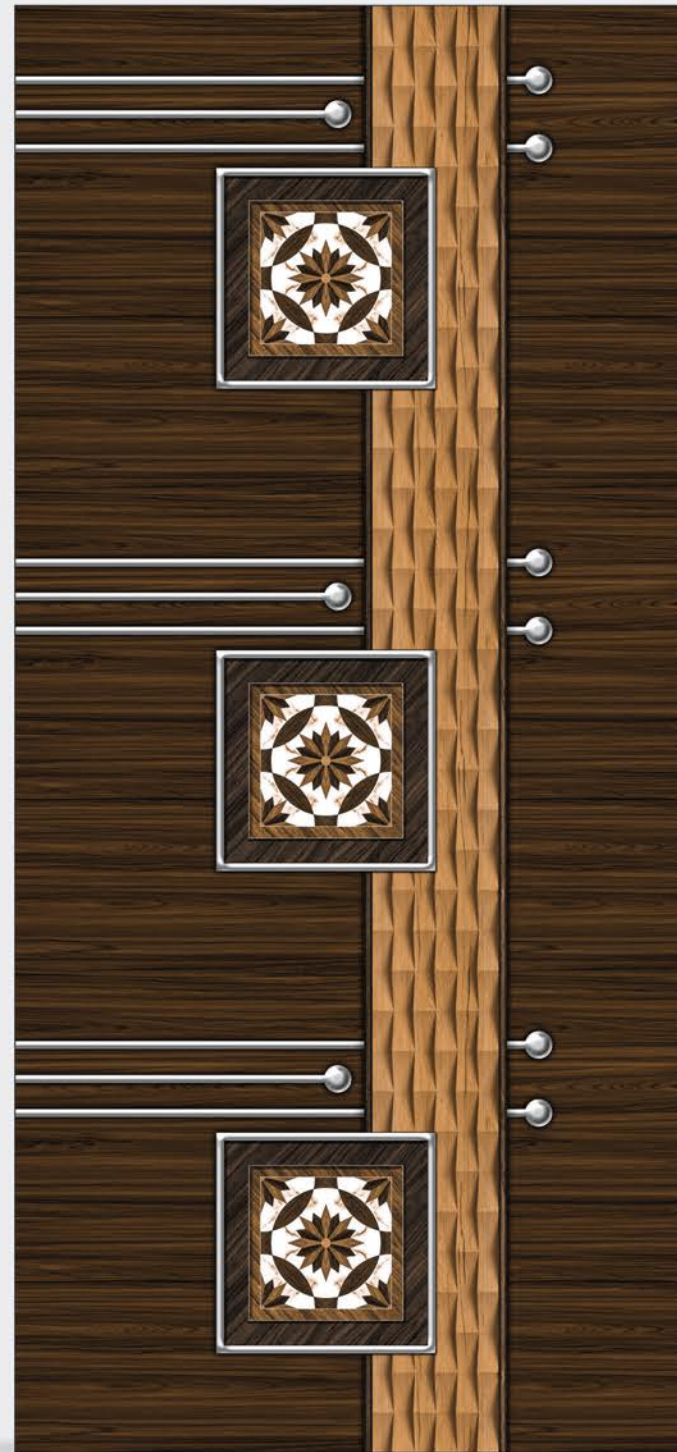

7 x 3.25
FEET

JP 5269

DASH OF
opulence