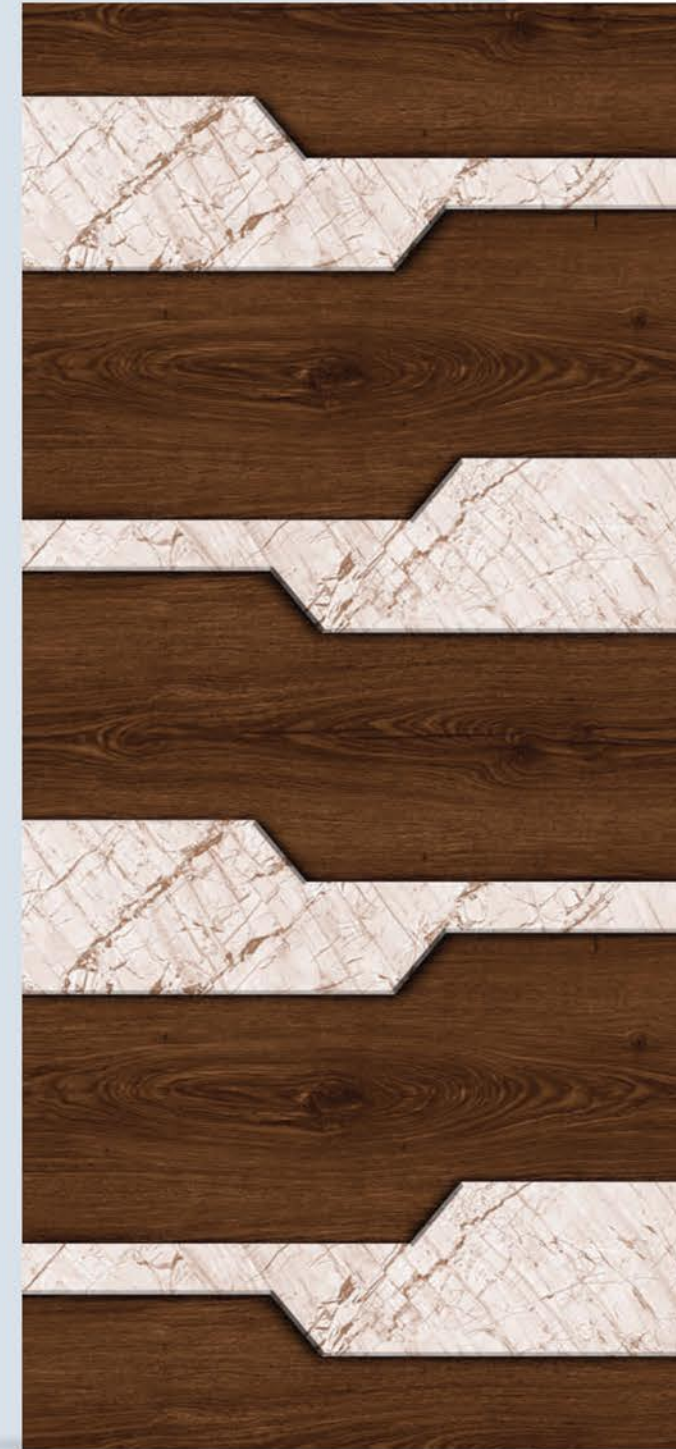

JG 5311

JG 5309

GLOSSY
DOORSKIN

7 x 3.25
FEET

Also Available 8' x 4'

JiOLAM[®]
DOORSKINS

JG 5304

JG 5301