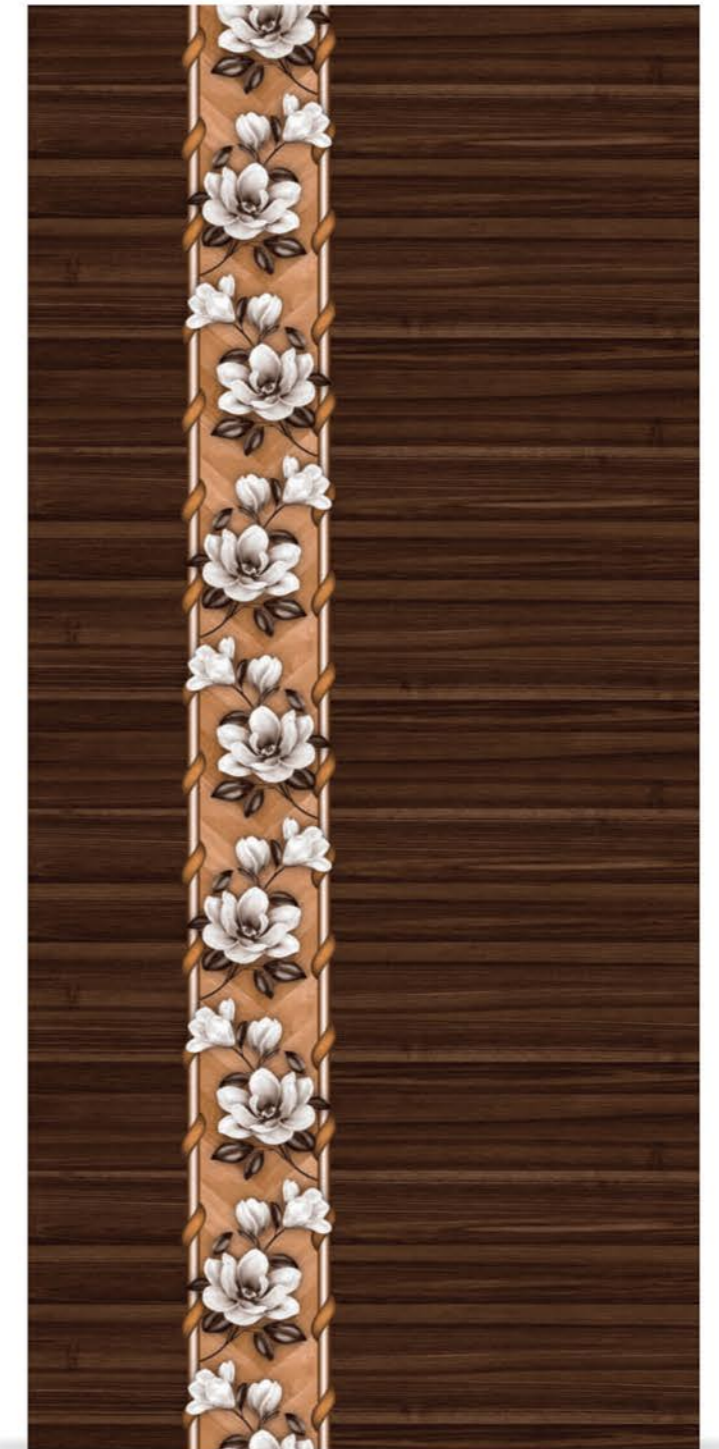

7 x 3.25
FEET

GLOSSY DOORSKIN

Glossy doorskins add shine and elegance with smooth finishes and stylish designs. Perfect for elegant, contemporary interiors. Bring life to doors with glossy, radiant finishes.

JG 5309