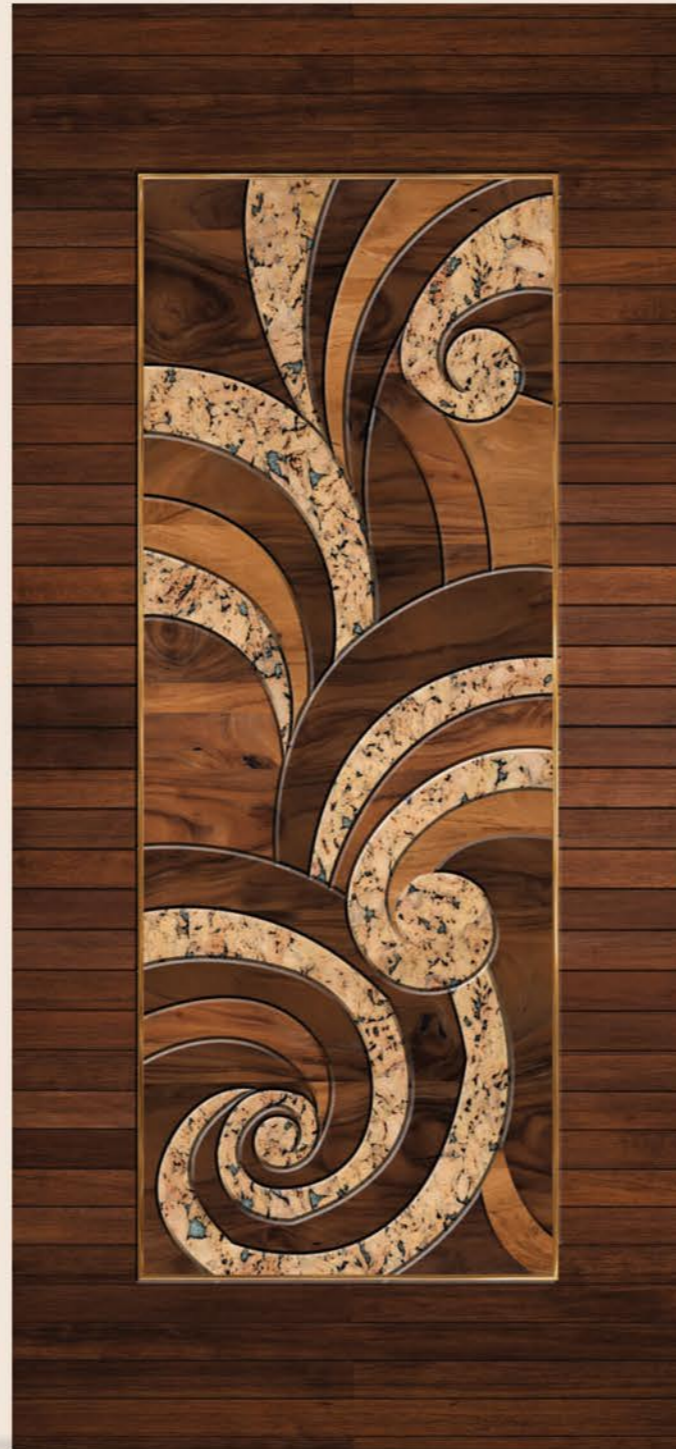

Also Available 8' x 4'

JD 1107

AURA creations

DIGITAL GLOSS

7 x 3.25 FEET

JiOLAM[®] DOORSKINS

Also Available 8' x 4'

JD 1106