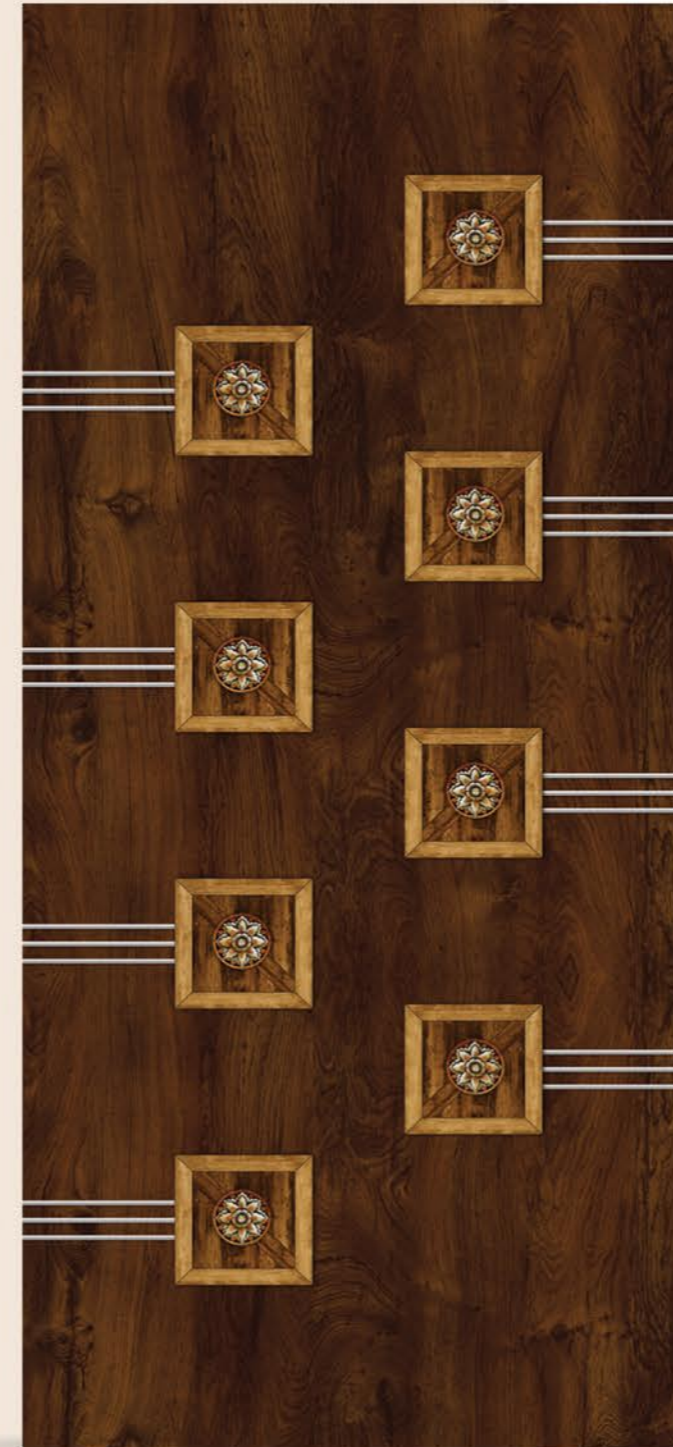

DIGITAL
GLOSS

7 x 3.25
FEET

Also Available 8' x 4'

JiOLAM®
DOORSKINS

JD 1004

STROKE OF
brilliance