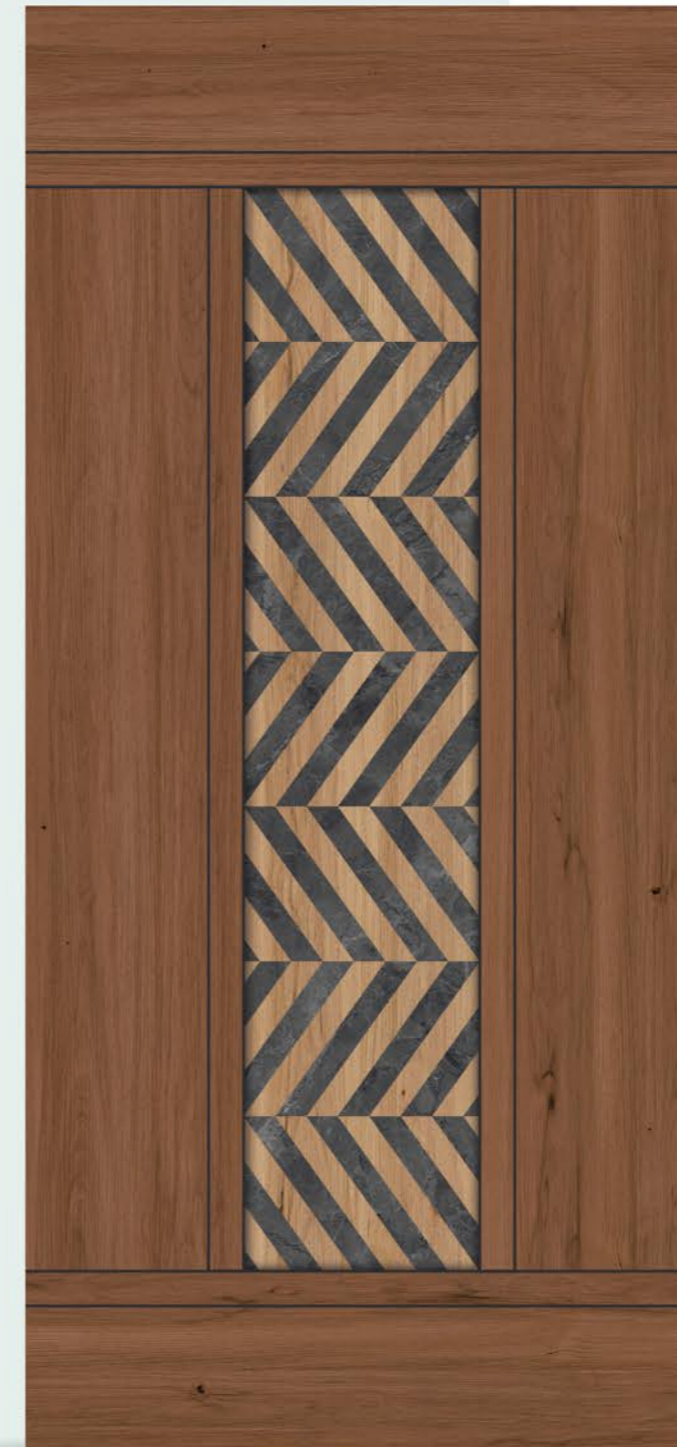

03 DIGITAL DOORSKIN

33 DIGITAL GLOSS

INDEX

47 GLOSSY DOORSKIN

59 PREMIUM DOORSKIN

91 WOODEN SUEDE

7 x 3.25
FEET

DIGITAL DOORSKIN

Digital doorskins enhance doors with vibrant, stylish prints. Available in wood, floral, and custom designs. They turn plain doors into eye-catching highlights.

JDSF 1150

JDSF 1149

DIGITAL
DOORSKIN

7 x 3.25
FEET