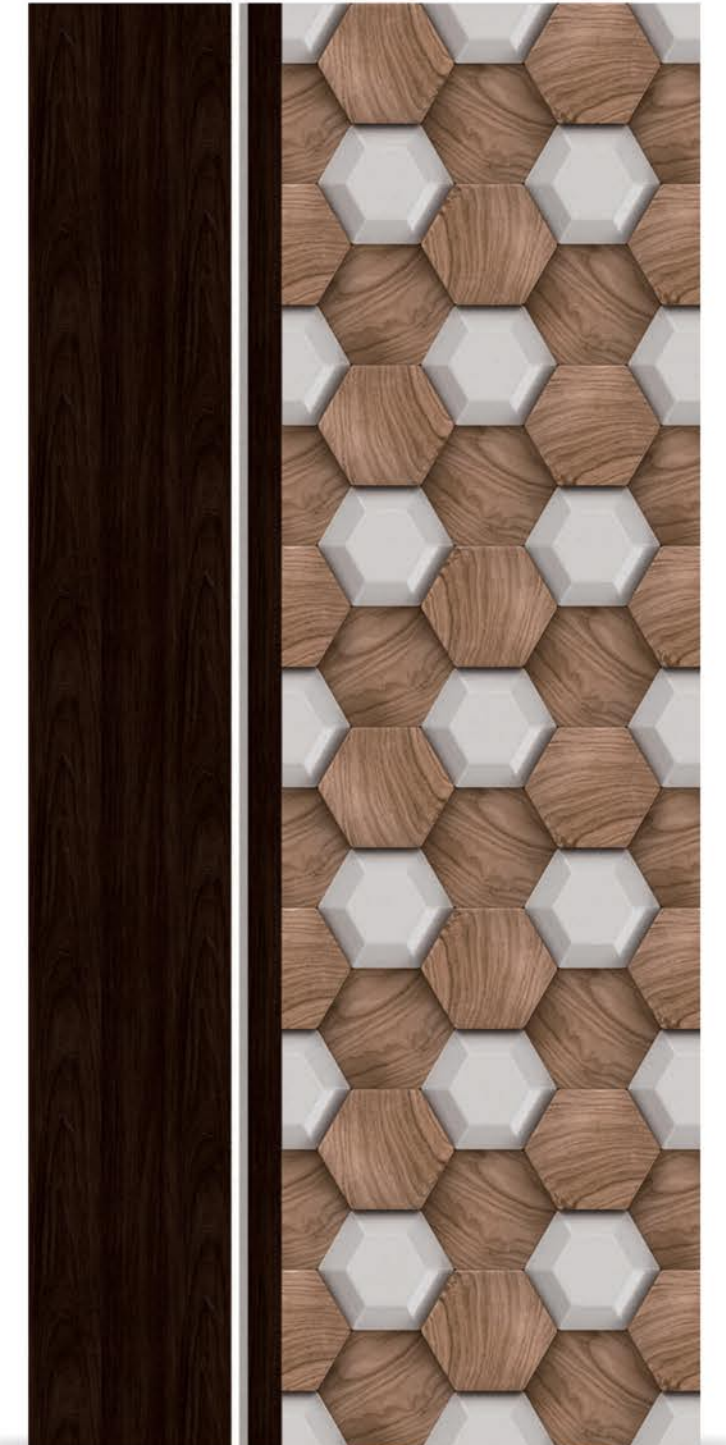

JG 5311

JG 5309

GLOSSY
DOORSKIN

7 x 3.25
FEET

Also Available 8' x 4'

JiOLAM[®]
DOORSKINS

JG 5304

JG 5301

JG 5293

JG 5291

excellence BRUSH OF

GLOSSY DOORSKIN

7 x 3.25 FEET

JG 5283

JG 5281

JG 5274

AURA OF *prestige*

GLOSSY
DOORSKIN

7 x 3.25
FEET

JiOLAM[®]
DOORSKINS

JG 5267

JG 5262

JG 5242

JG 5234