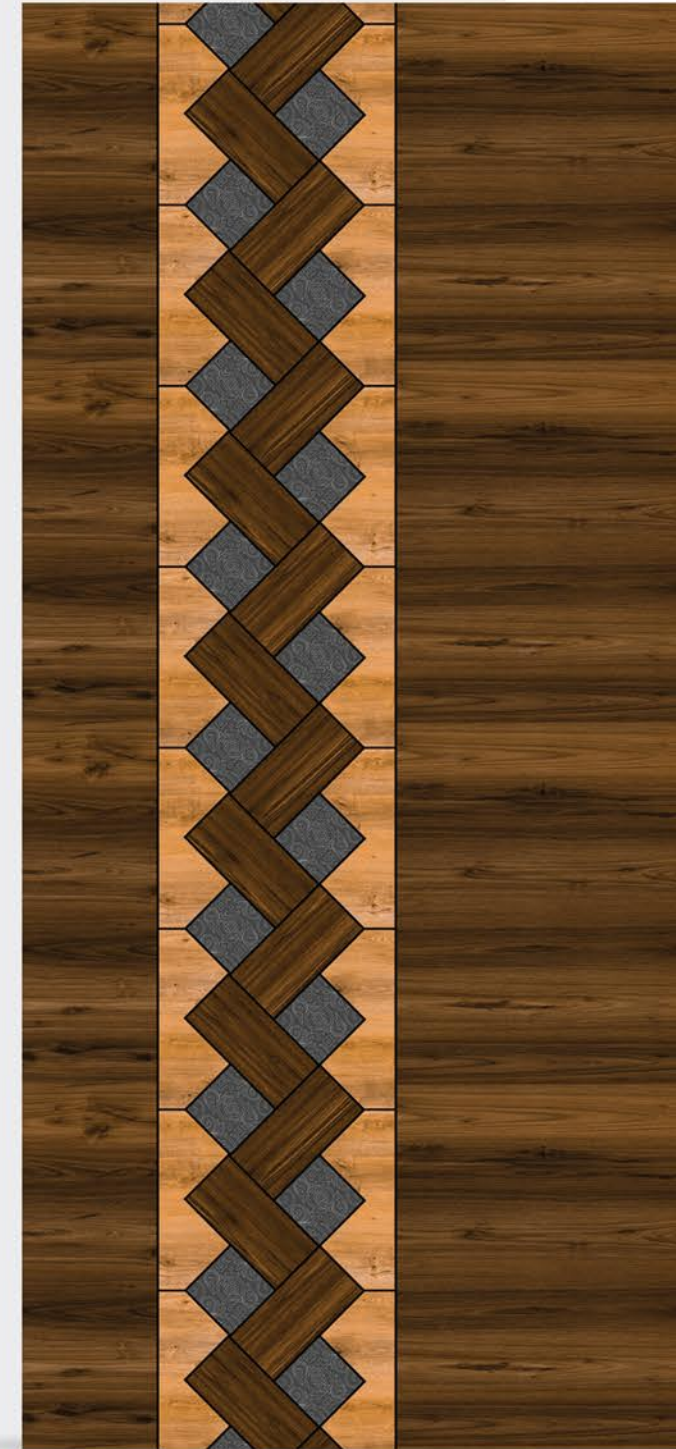

JP 5306

Also Available 8' x 4'