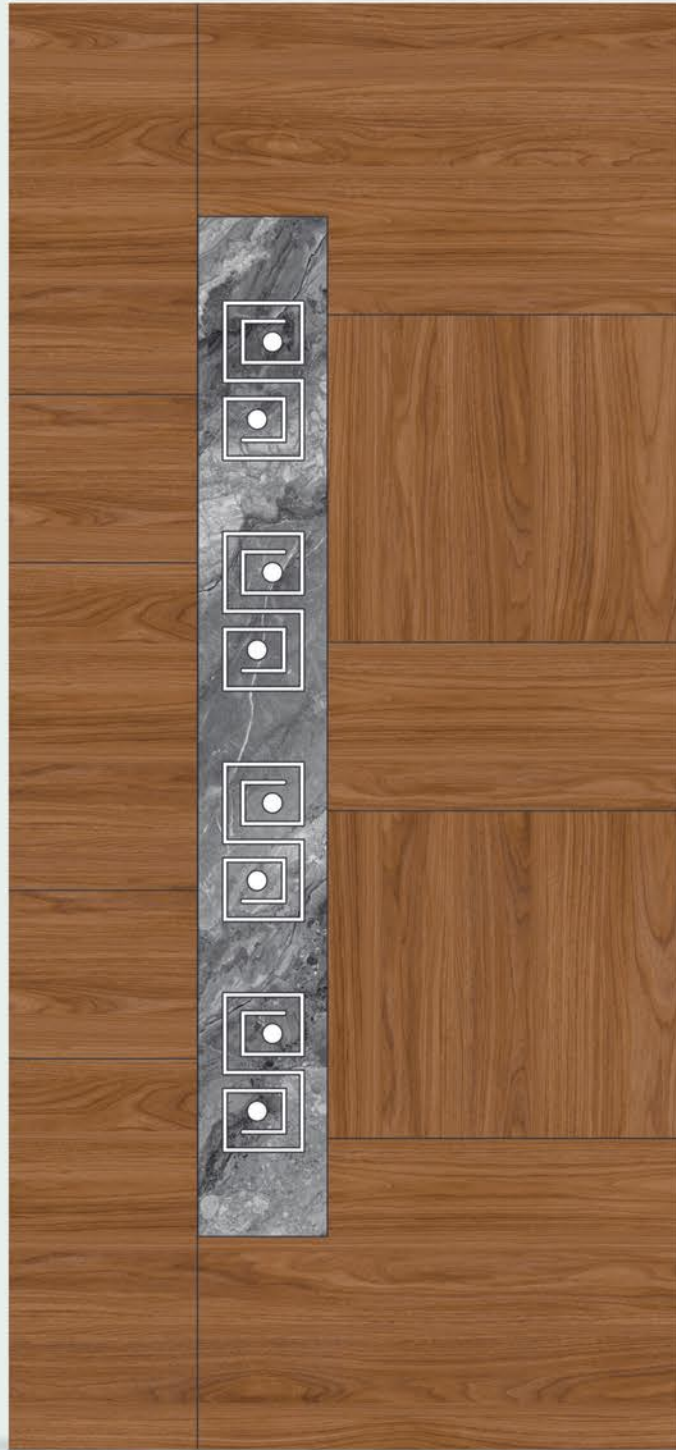

DIGITAL
DOORSKIN

7 x 3.25
FEET

JiOLAM®
DOORSKINS

JDSF 1148