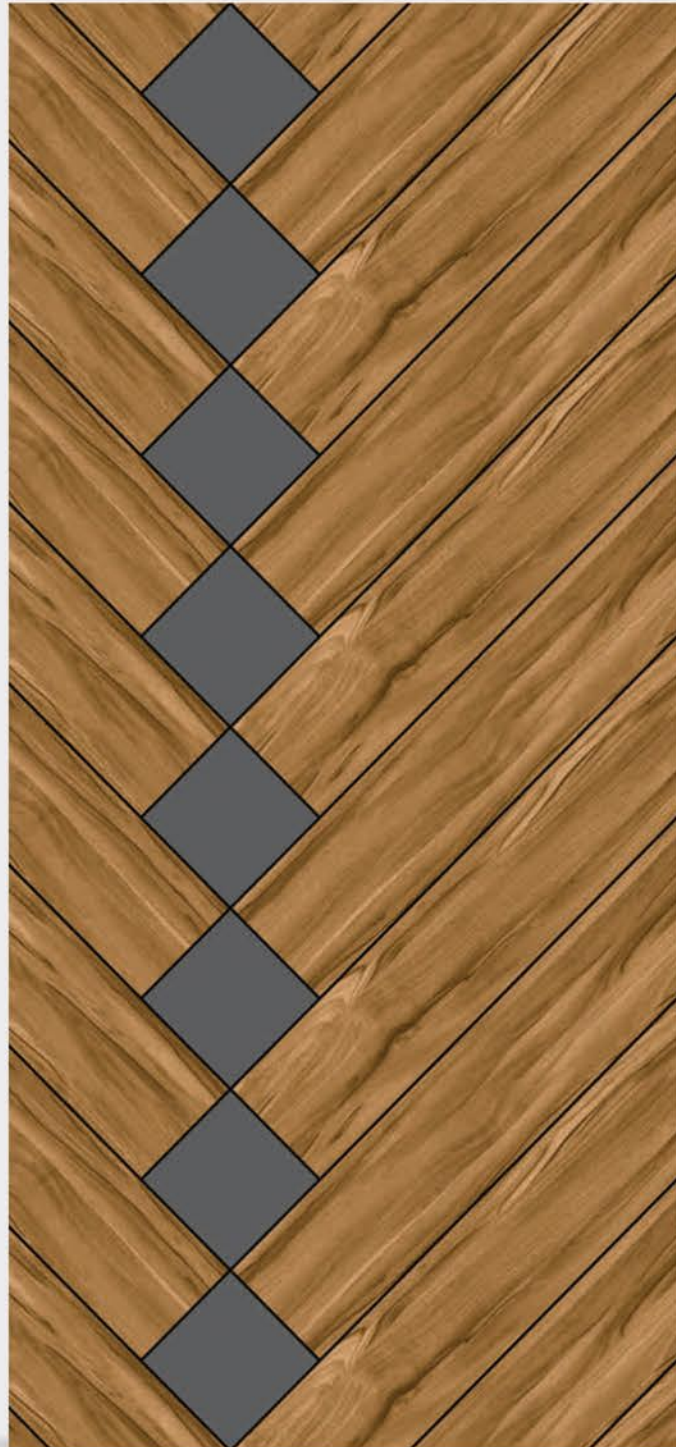

Premium doorskins feature a smooth, non-glossy finish with elegant, refined designs. They're durable, easy to maintain, and ideal for modern, classy spaces.

JPSF 5311

JPSF 5308

7 x 3.25 FEET

JPSF 5307

JPSF 5296