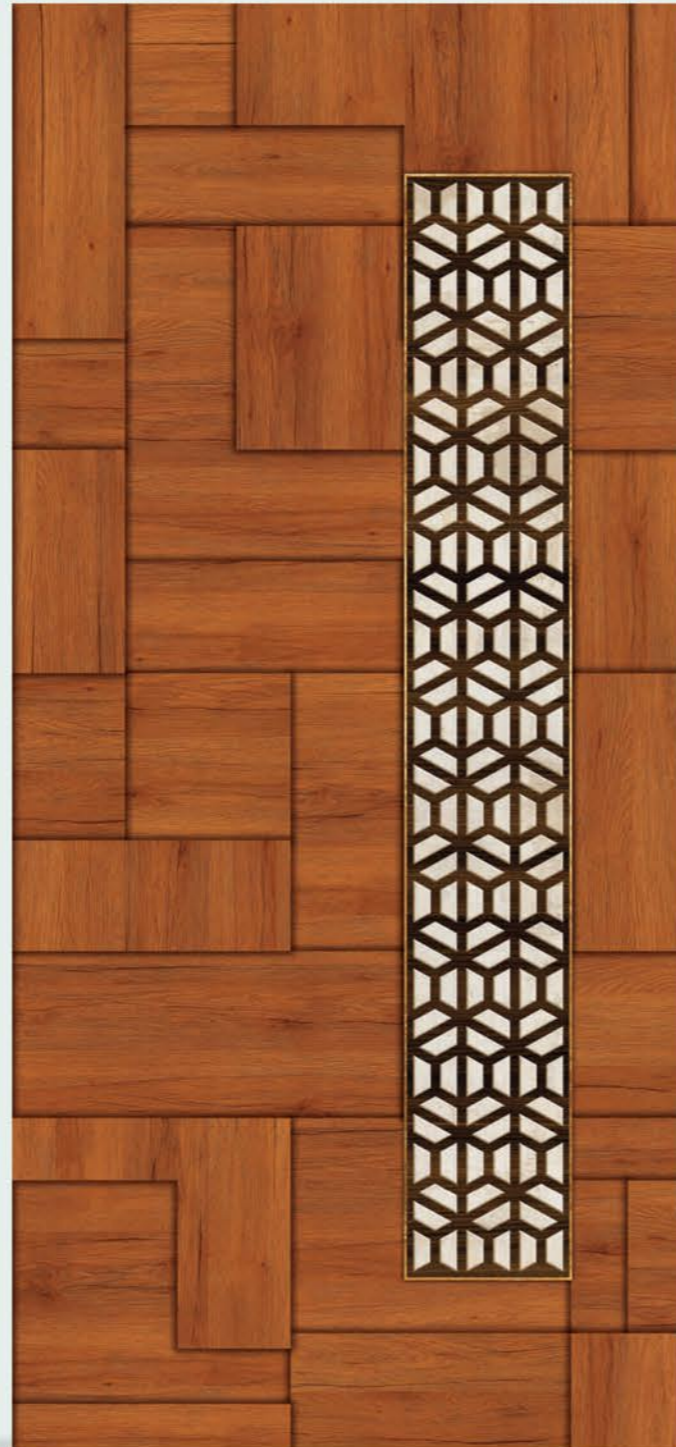

DIGITAL DOORSKIN

7 x 3.25 FEET

Also Available 8' x 4'

JDSF 1083

DIVINE
designs