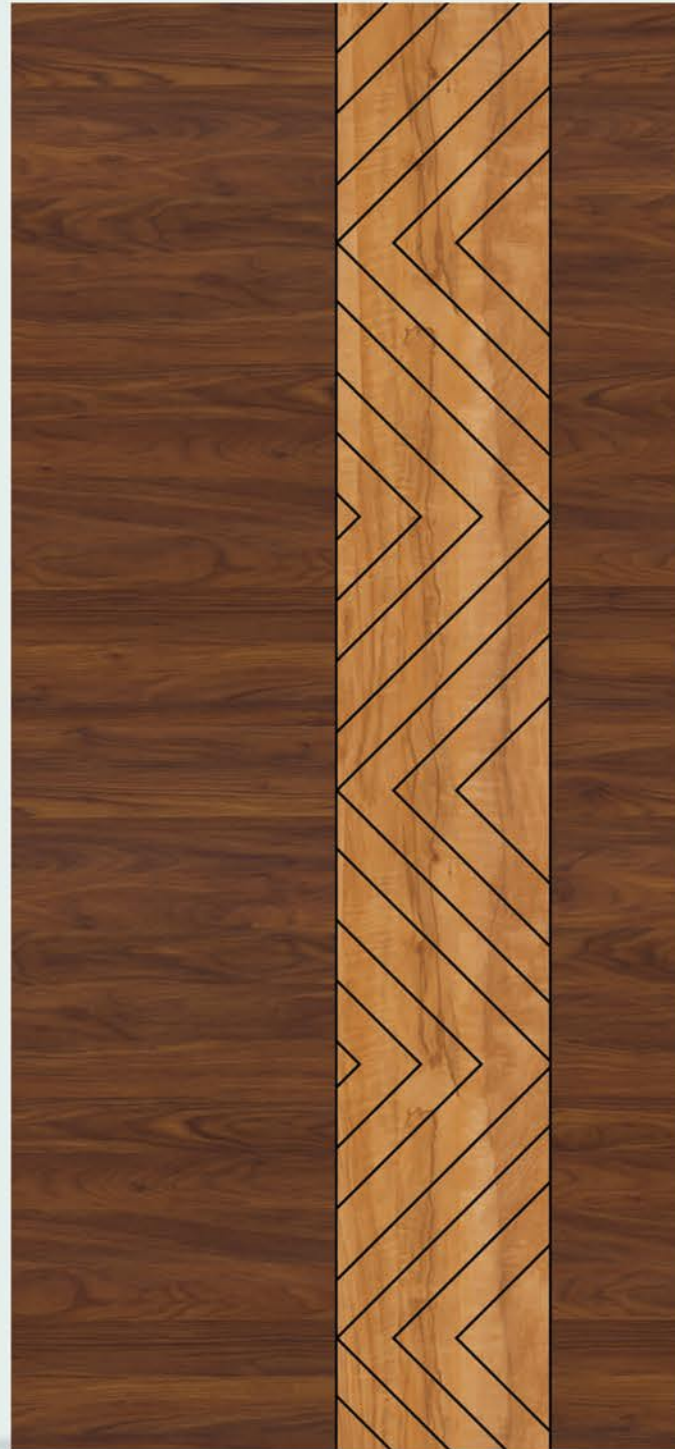

DIGITAL DOORSKIN

7 x 3.25 FEET

JDSF 1091

DREAMY
designs