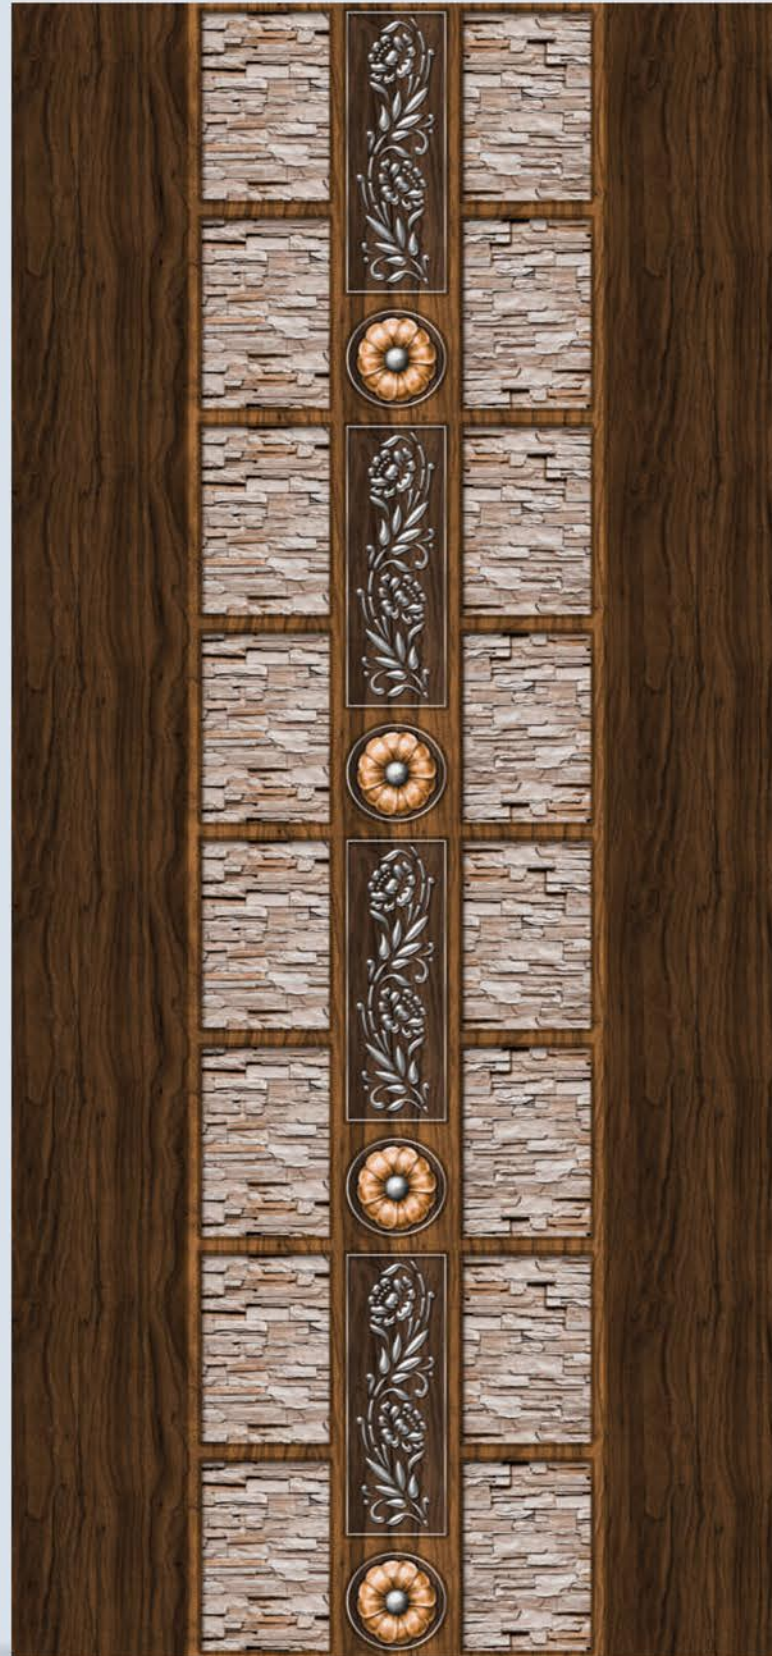

JG 5293

JG 5291

excellence BRUSH OF

GLOSSY DOORSKIN

7 x 3.25 FEET

JG 5283

JG 5281

JG 5274