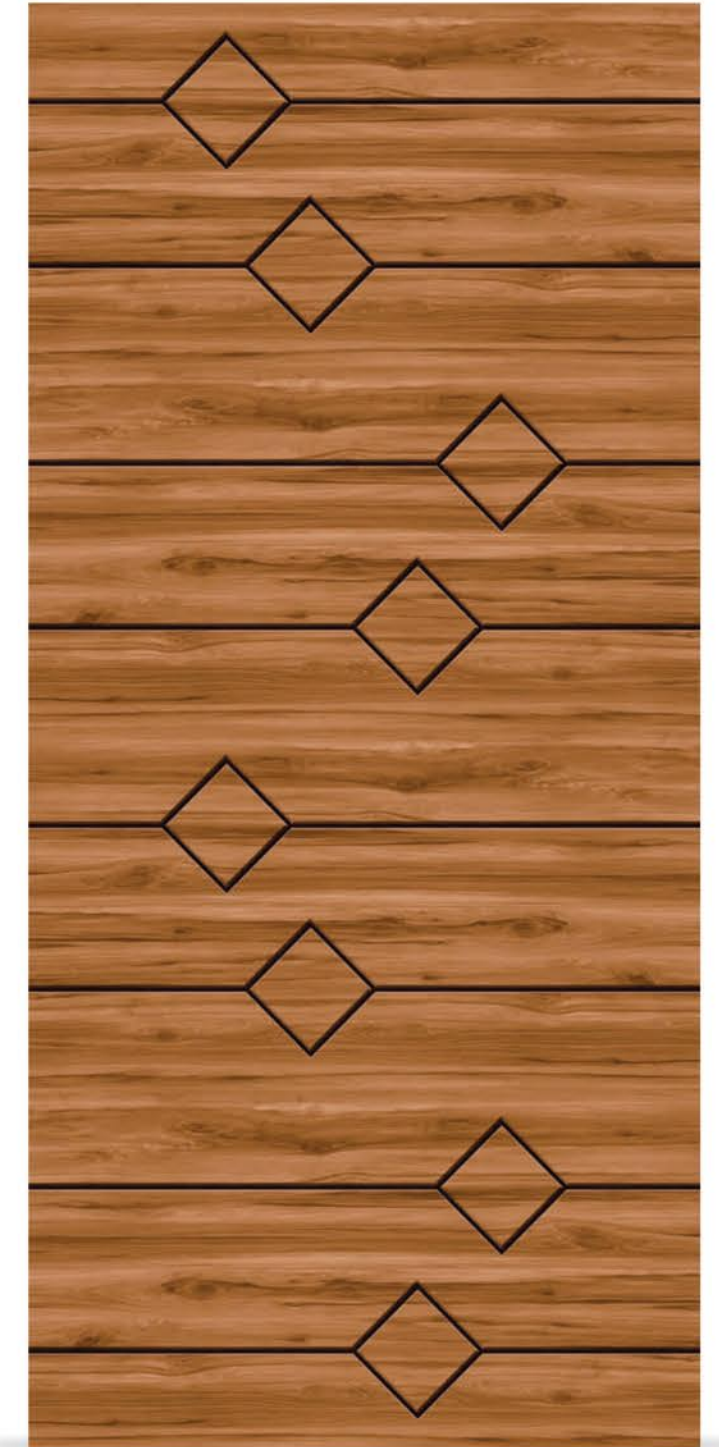

JPSF 5294

ETHEREAL
aesthetics