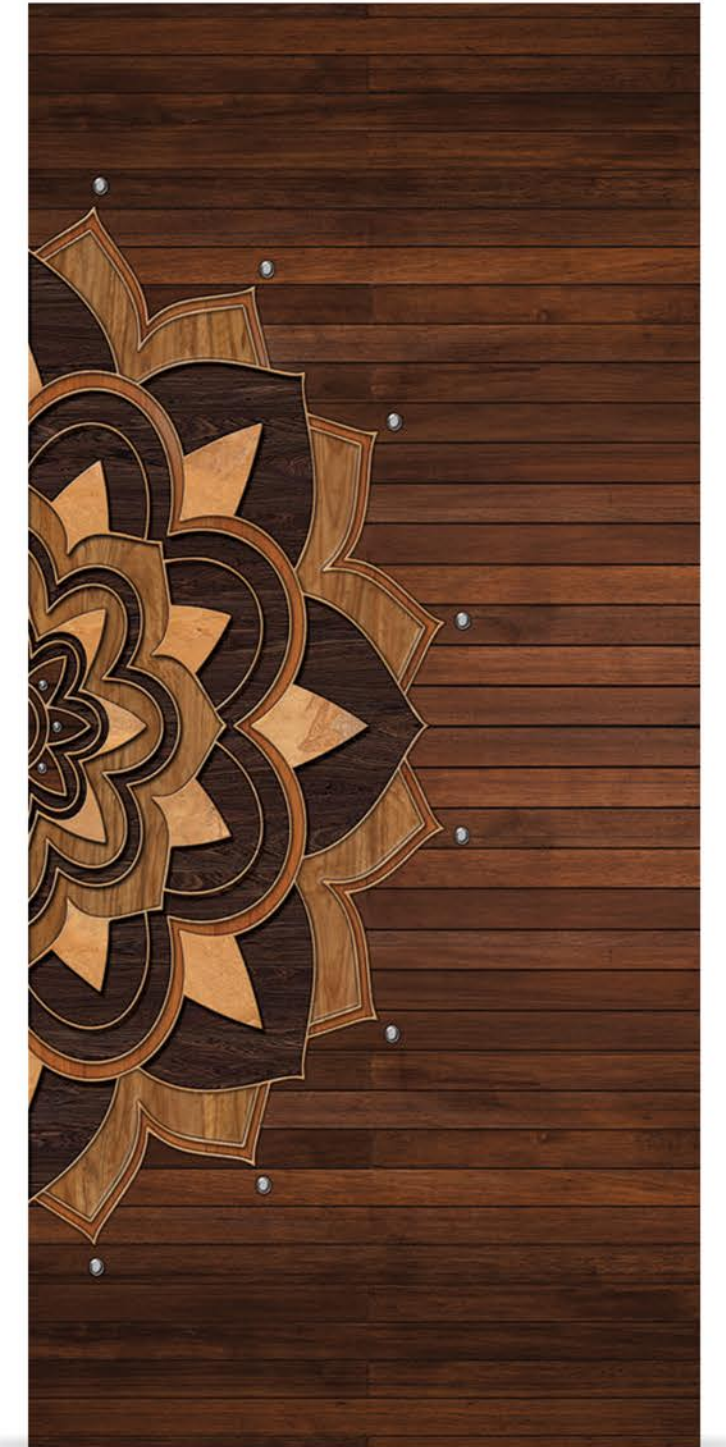

7 x 3.25 FEET

JDSF 1070

JDSF 1061

JDSF 1059

JDSF 1058

BEAUTIFUL
inspiration

DIGITAL DOORSKIN

7 x 3.25 FEET