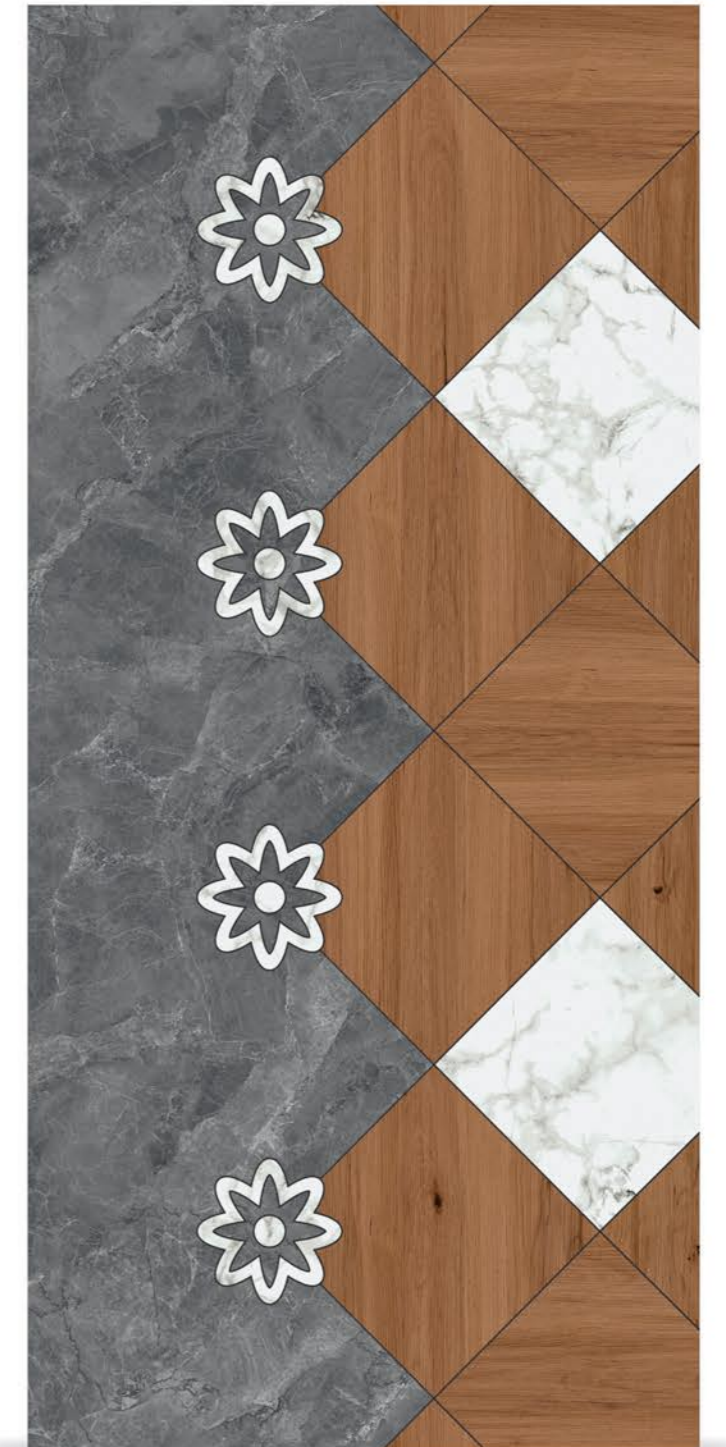

7 x 3.25
FEET

DIGITAL GLOSS

Digital gloss doorskins offer a shiny, vibrant finish with modern designs like wood and marble. They enhance interiors with a sleek look. They blend strength with stylish design options.

JD 1116