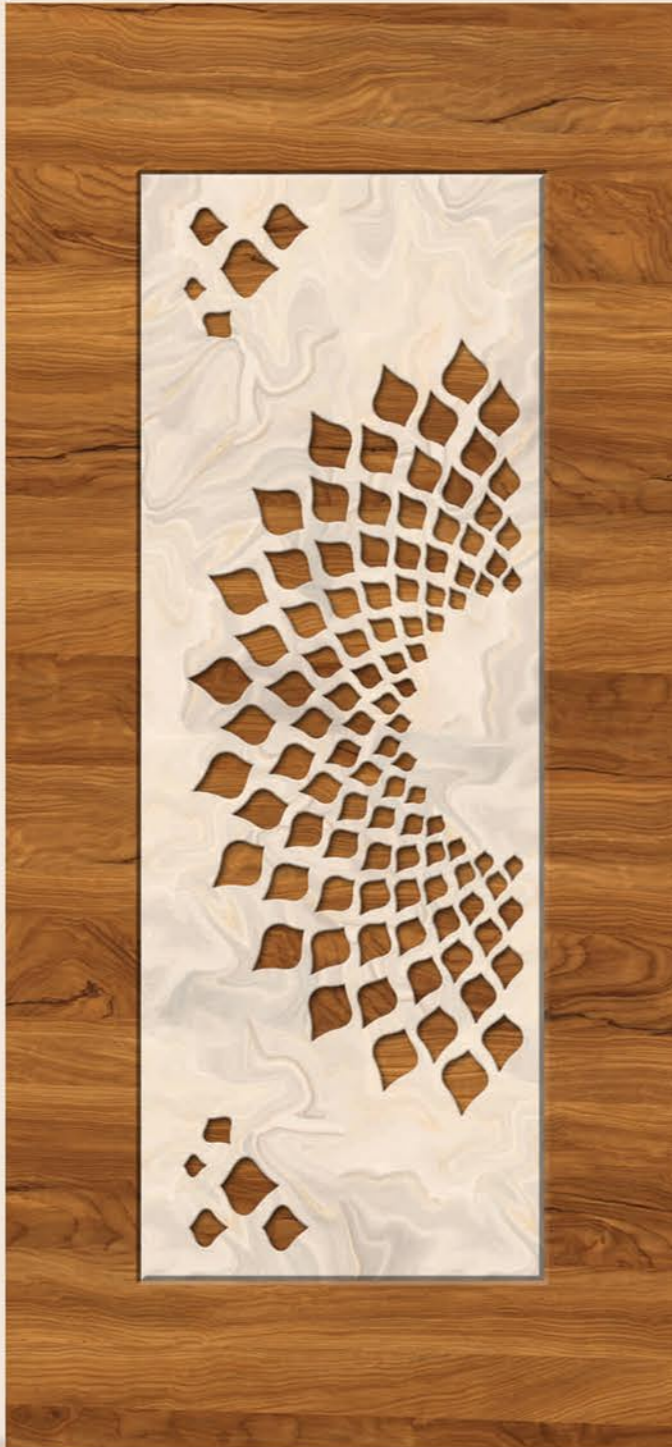

Also Available 8' x 4'

JD 1107

AURA creations

DIGITAL GLOSS

7 x 3.25 FEET

JiOLAM[®] DOORSKINS

Also Available 8' x 4'

JD 1106