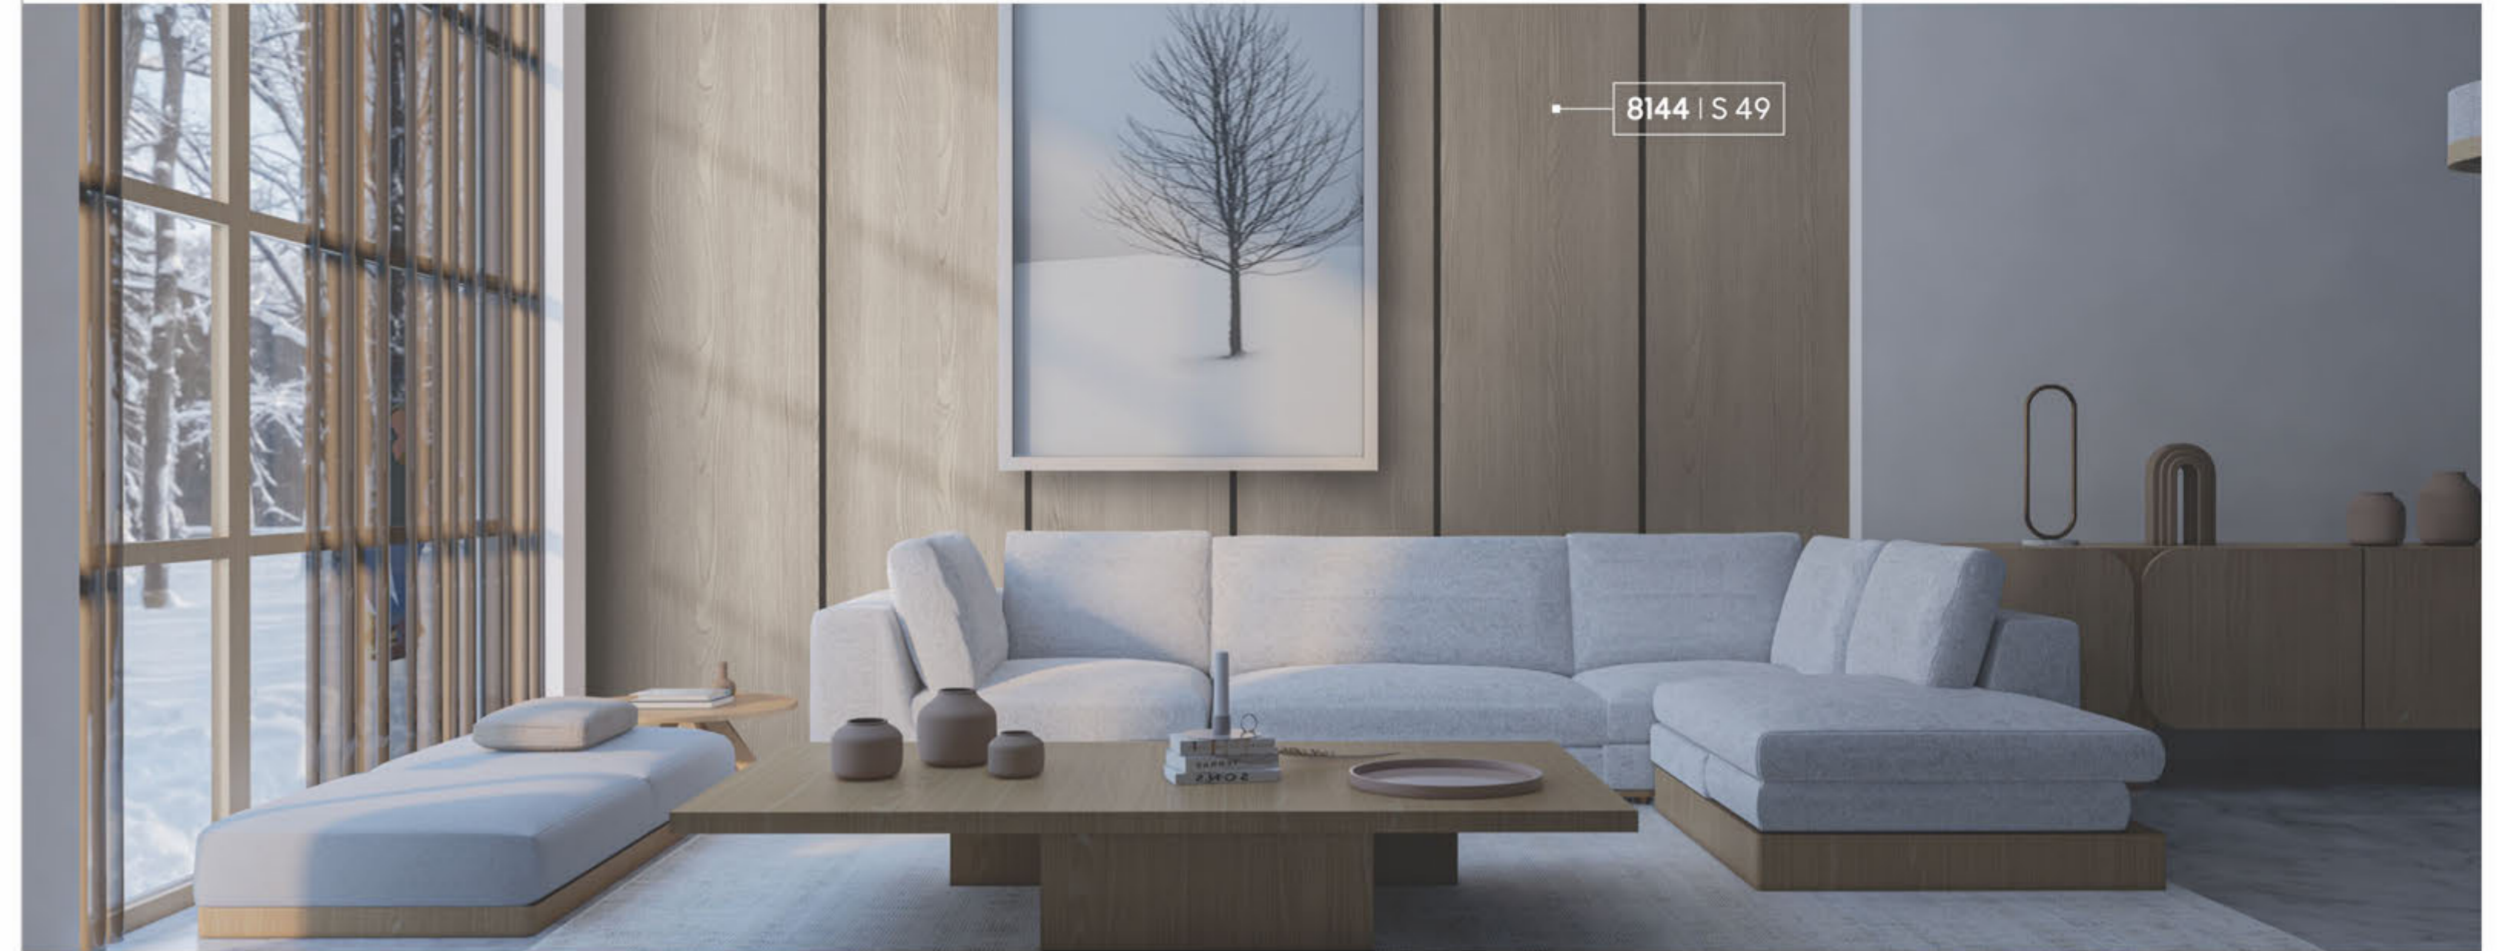

501 PR | S 49
DUOMI ELM COFFEE

477 PR | S 49
ANNELISE WAKNUT DARK

140 x 198