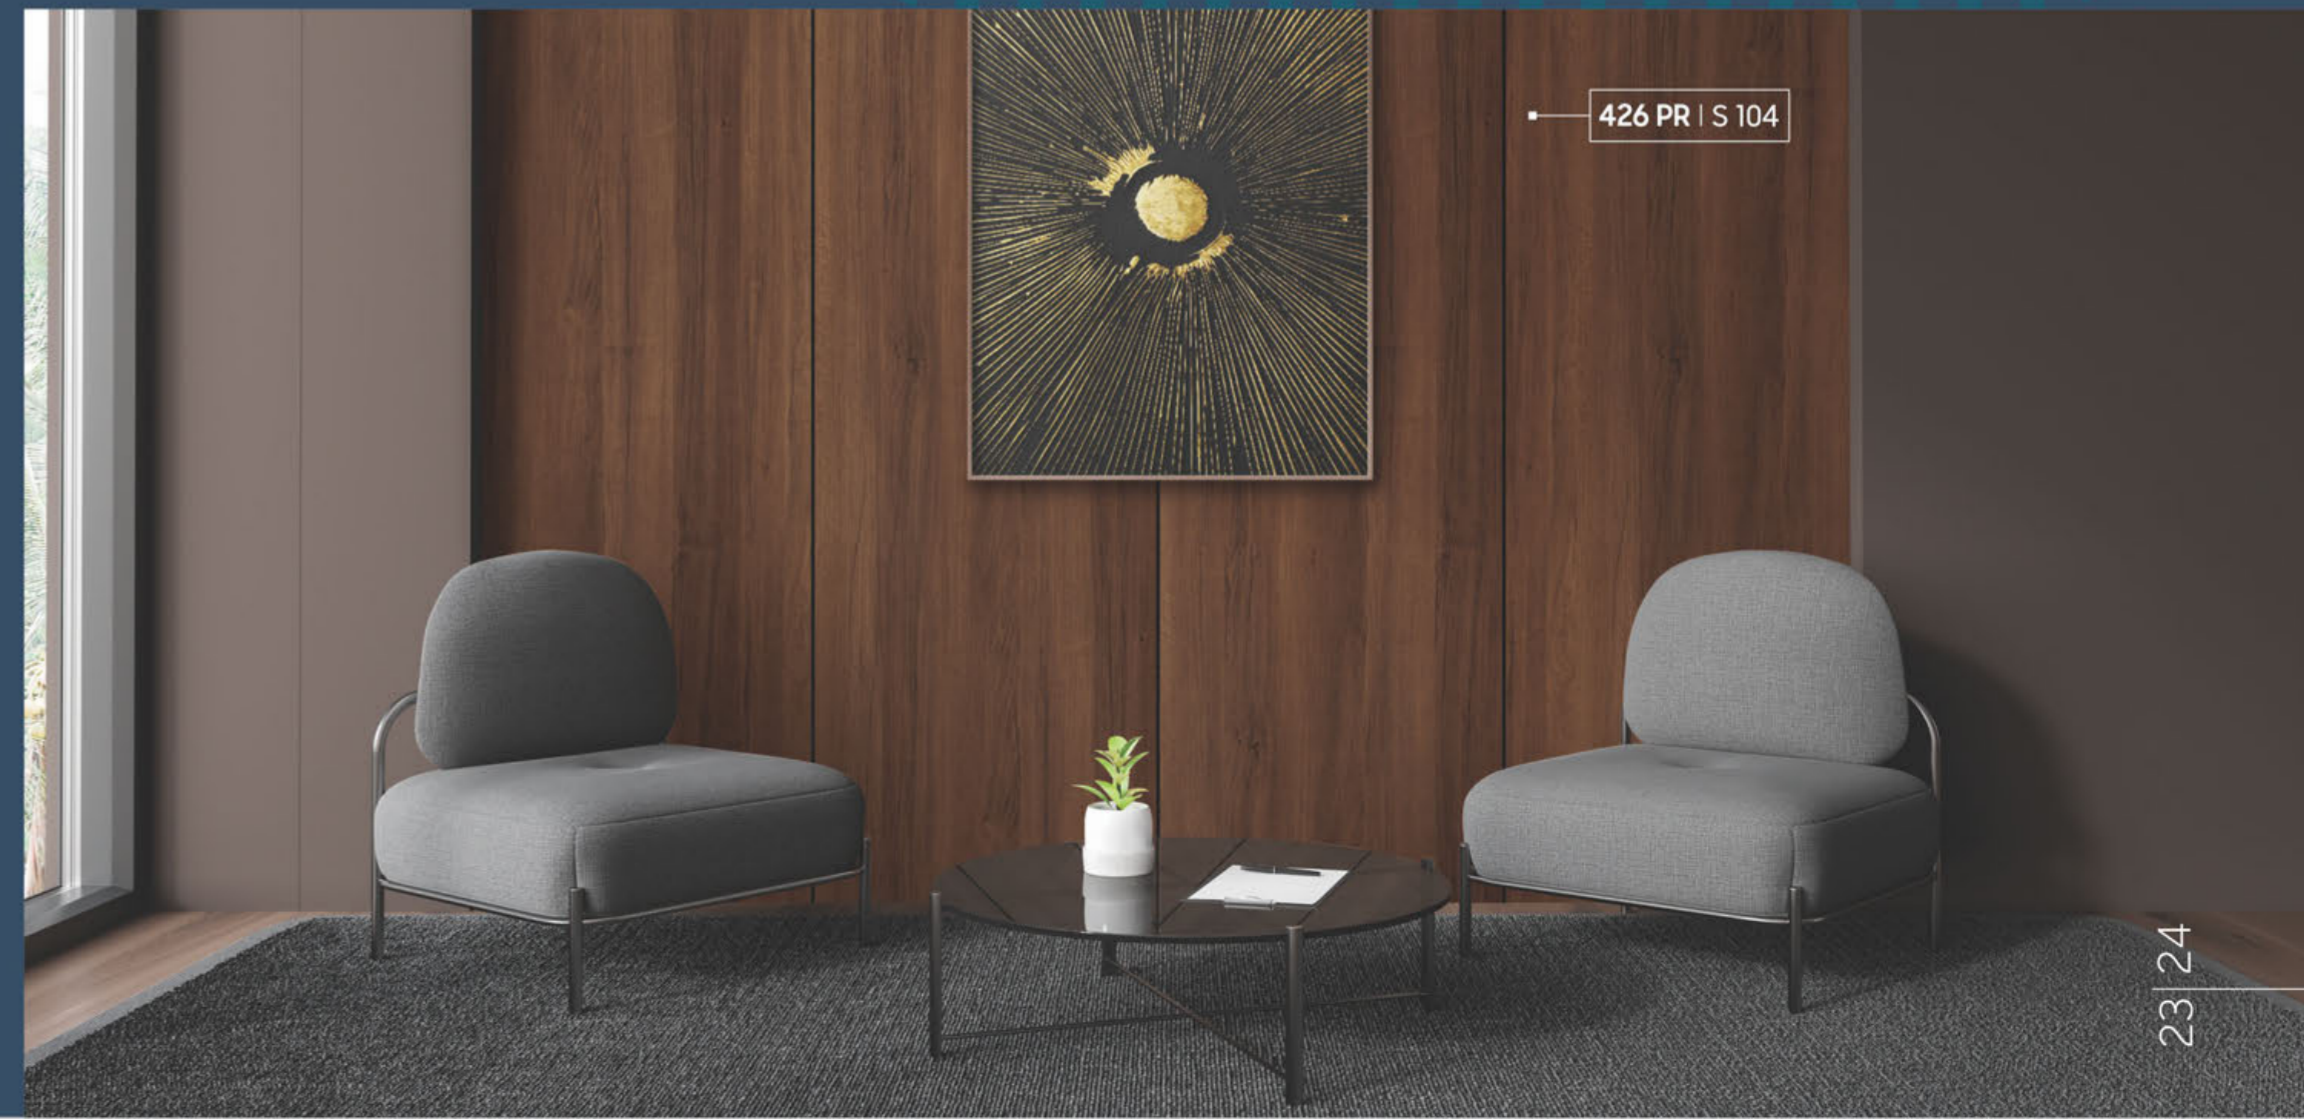

426 PR | S 104
FRDUSKY OAK

426 PR | S 104