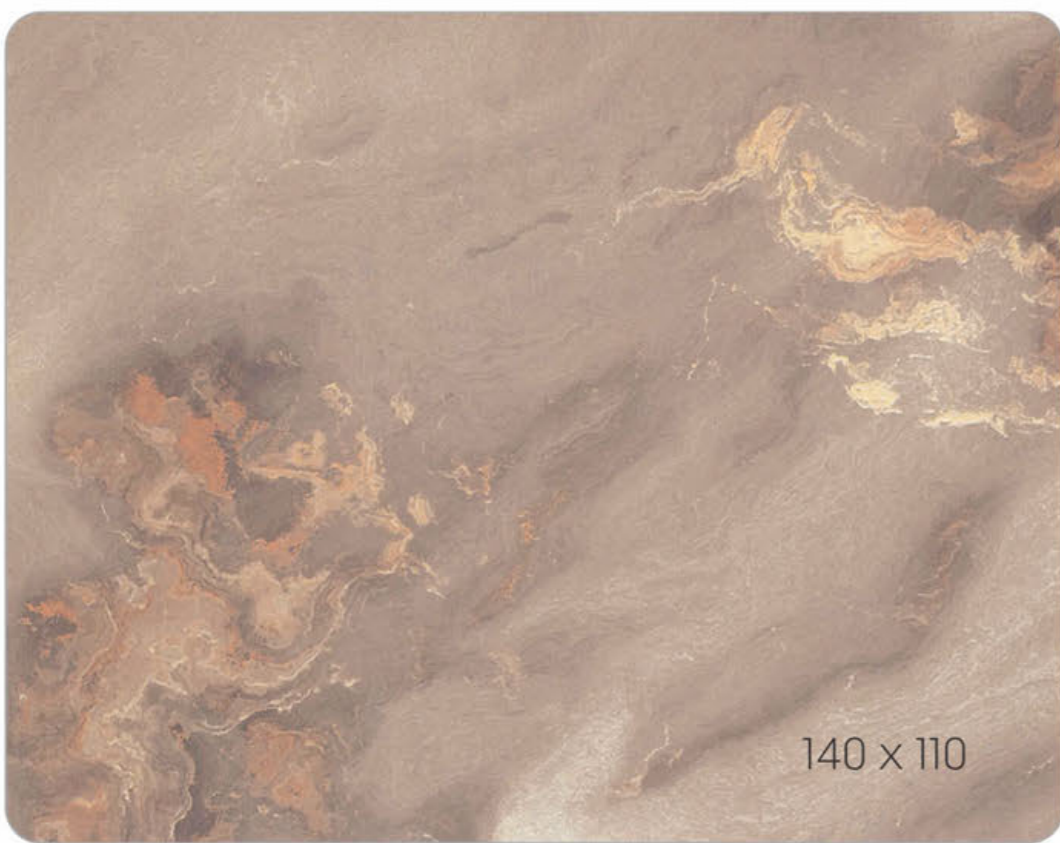

7206 | Z 106
BLUE CLOUD MARBLE

140 x 110

7207 | Z 106
BROWN CLOUD MARBLE