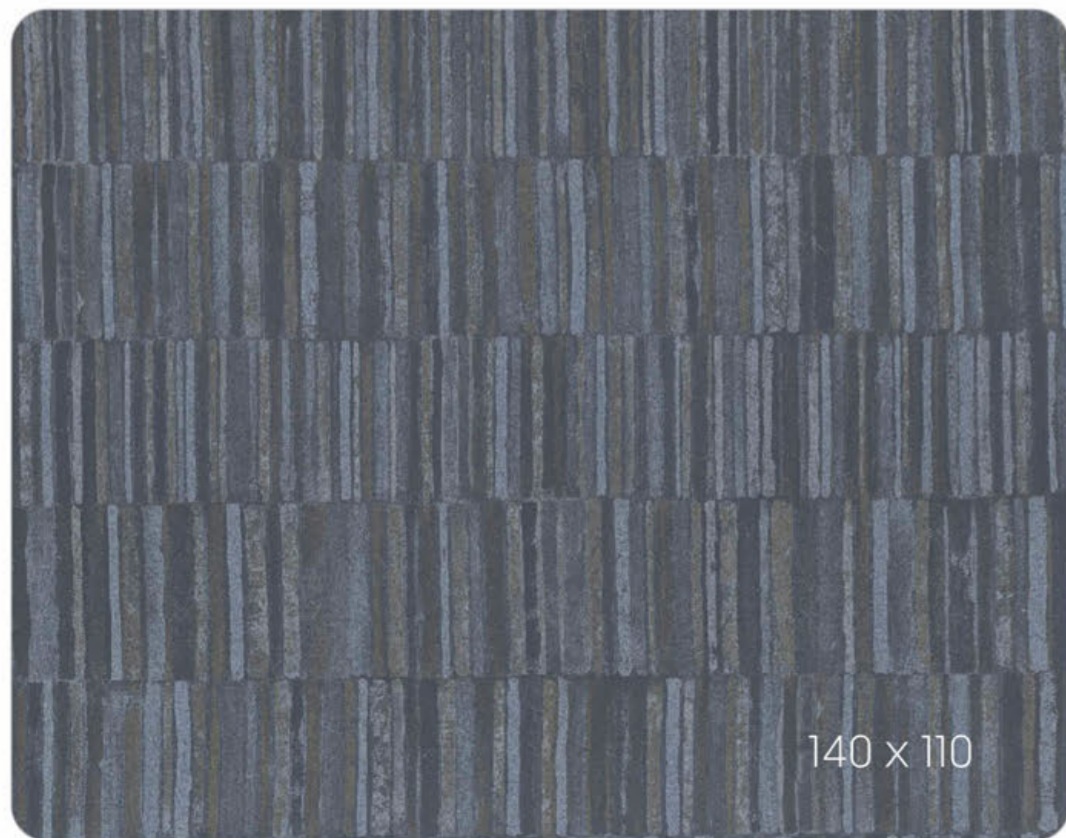

250 x 210

479 PR | S 49
SHORE WOOD DARK

488 PR+ | S 49
BLACK DIAMOND

489 PR+ | S 49
GREEN DIAMOND

491 PR+ | S 49
GHORA PURPLE

490 PR+ | S 49
GHORA BLACK

487 PR | S 49
CALACATTA MARBLE

502 PR | S 49
DUOMI ELM CHOCOLATE