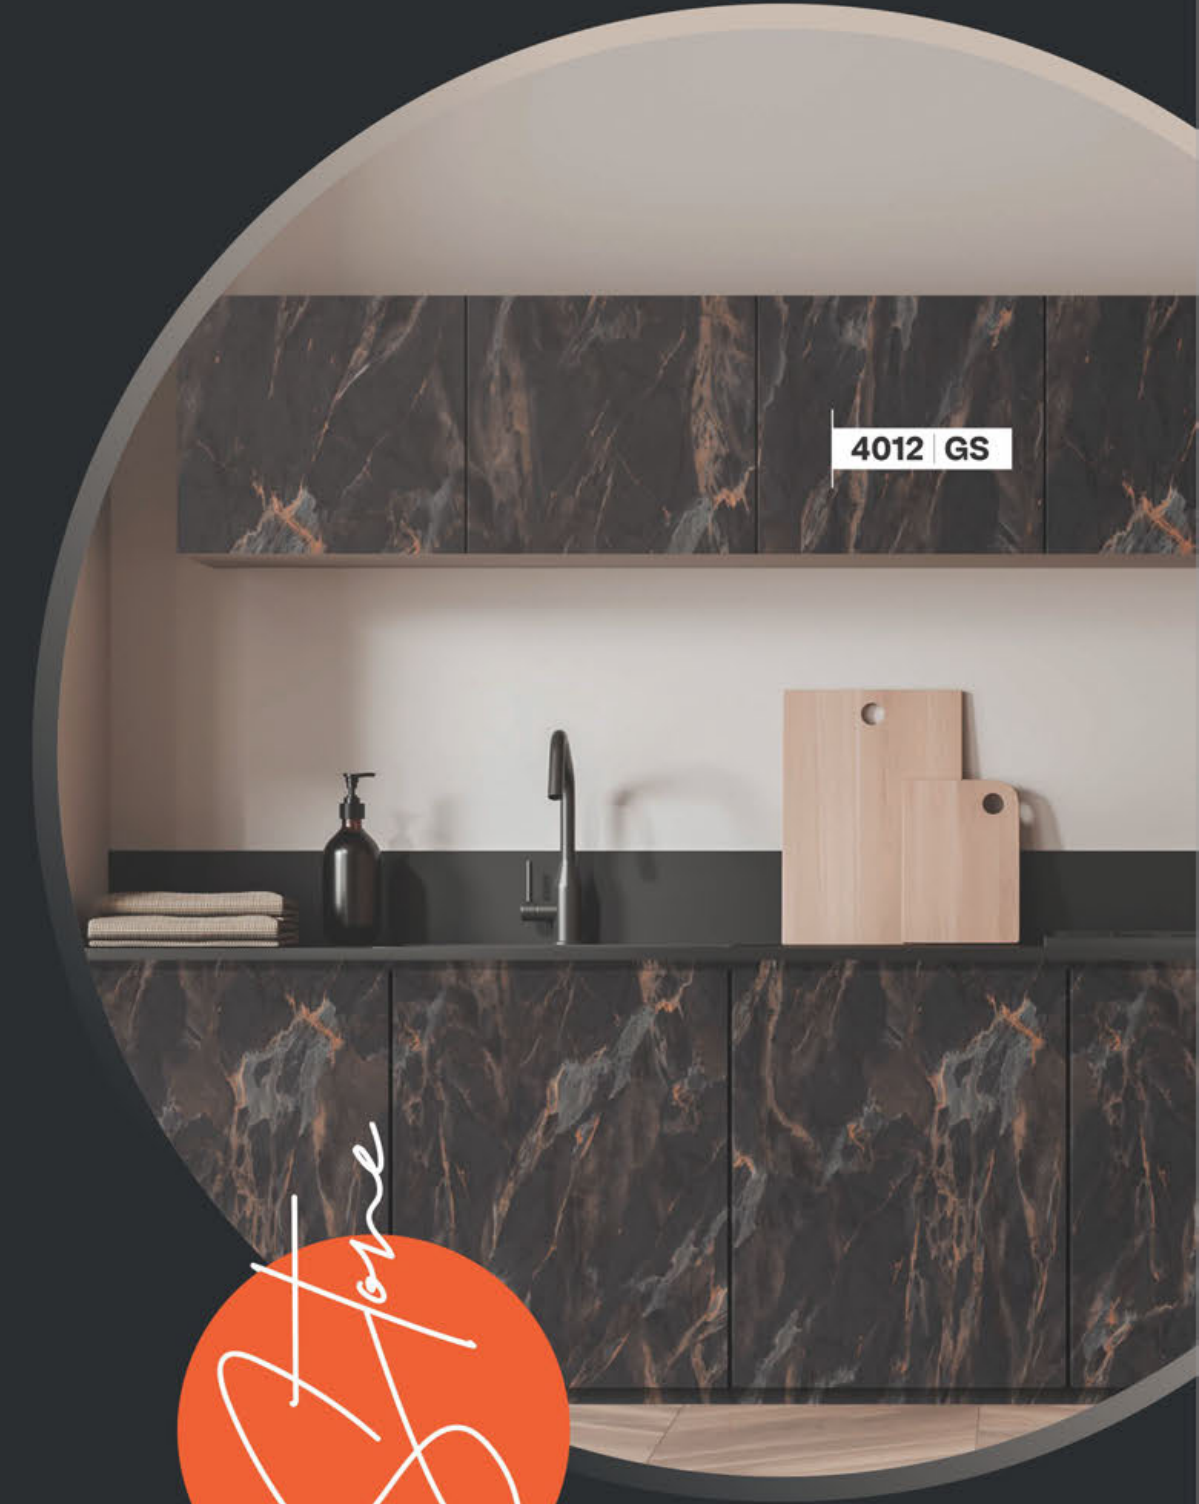

4081 | GS

4107 | GS

4026 | GS

4012 | GS

Shades of Stone

Orient your interiors towards unmatched luxury and splendor with colour and artistry meticulously mirroring marble.

4075 | RW

4075 RW