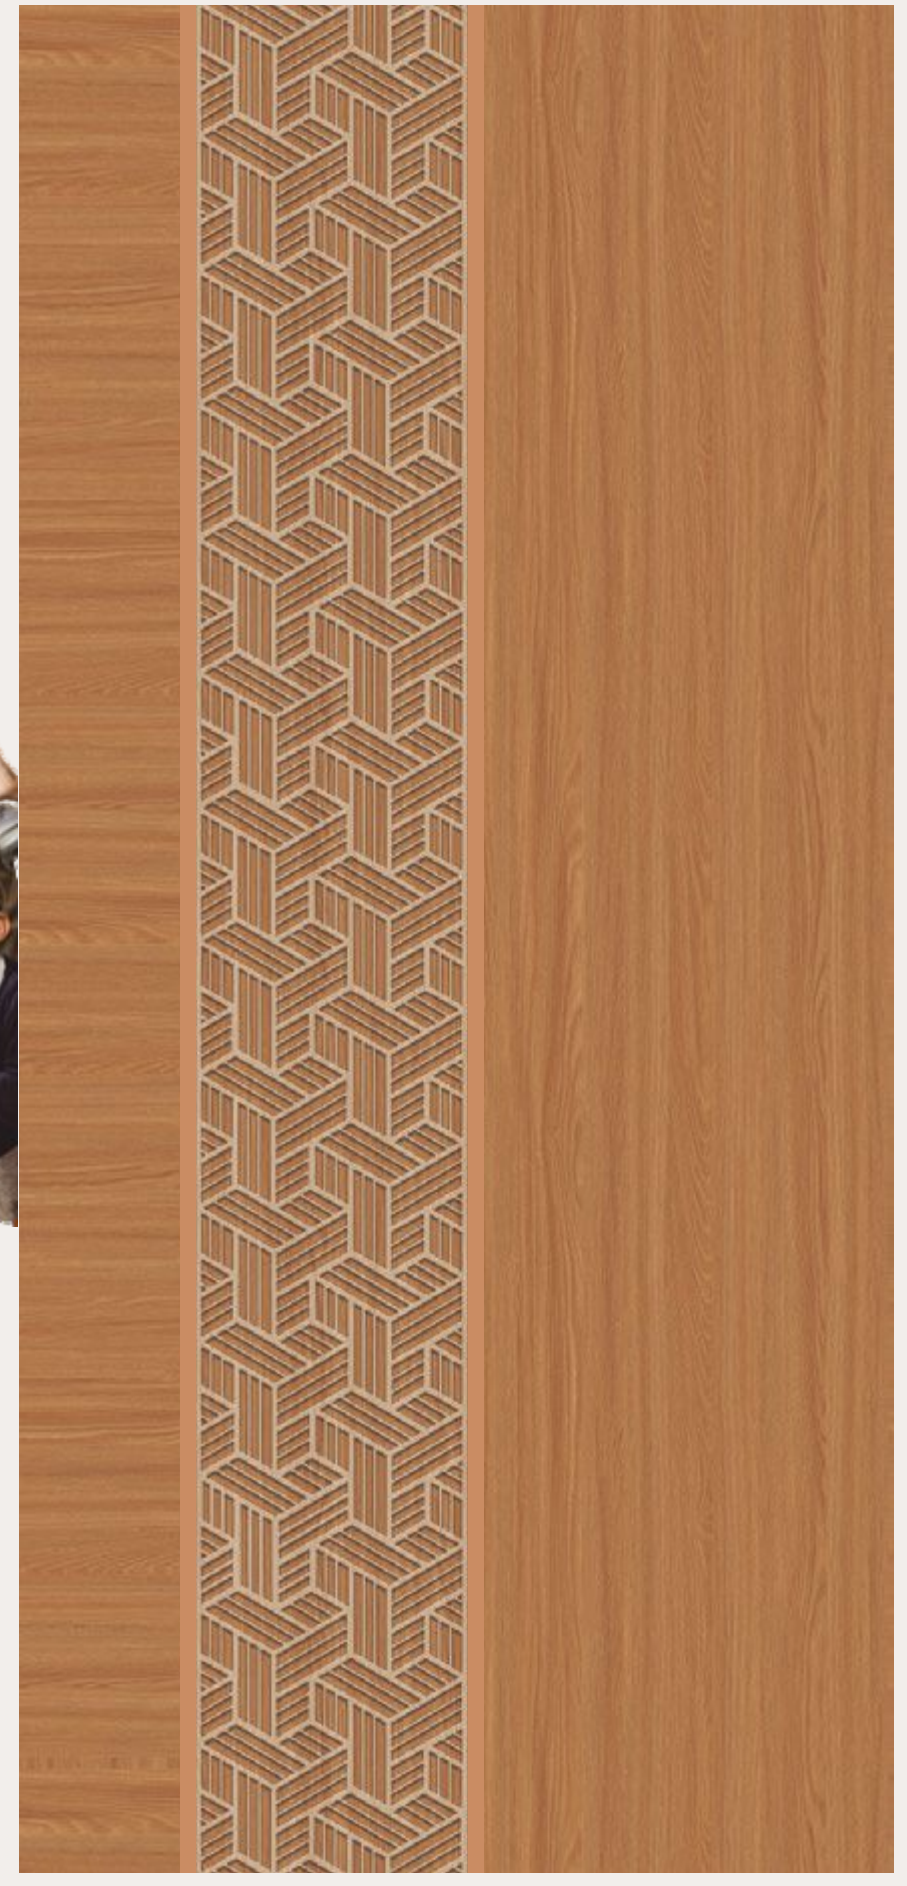

MD ———
DOOR COLLECTION

Available Size 7'x3.25'

MD 3332

Ideal for any project, MD doorskins provide a chic and practical solution that enhances the aesthetic of any door.