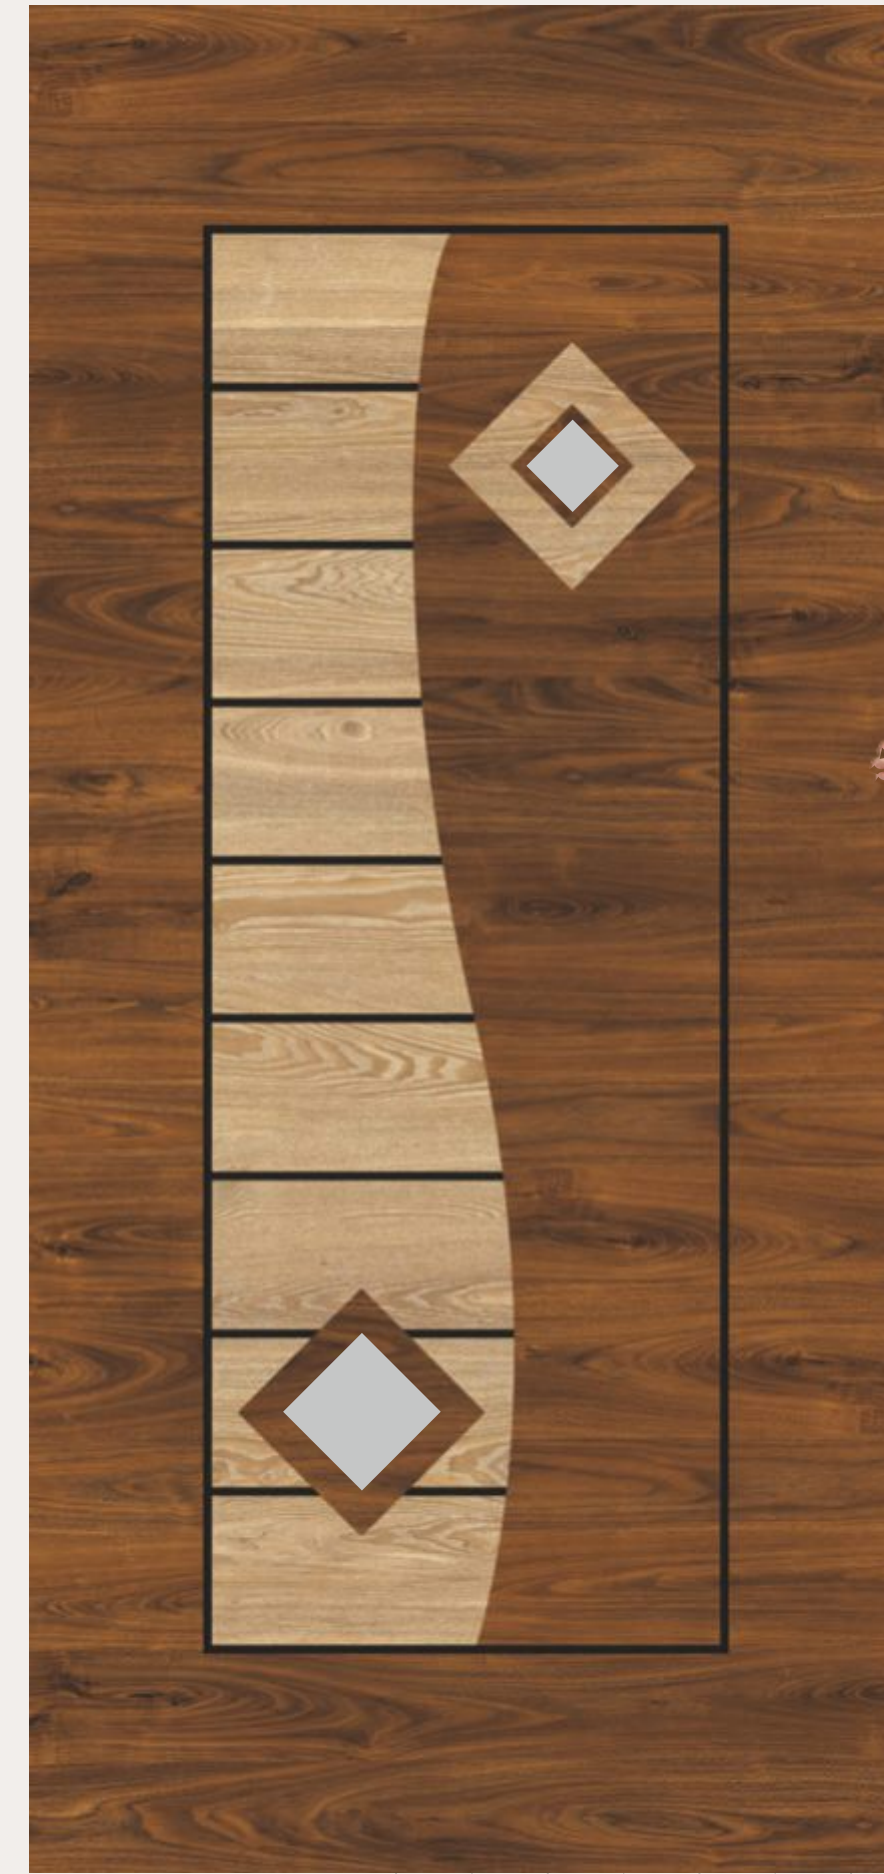

MD 3338

Available Size 7'x3.25'