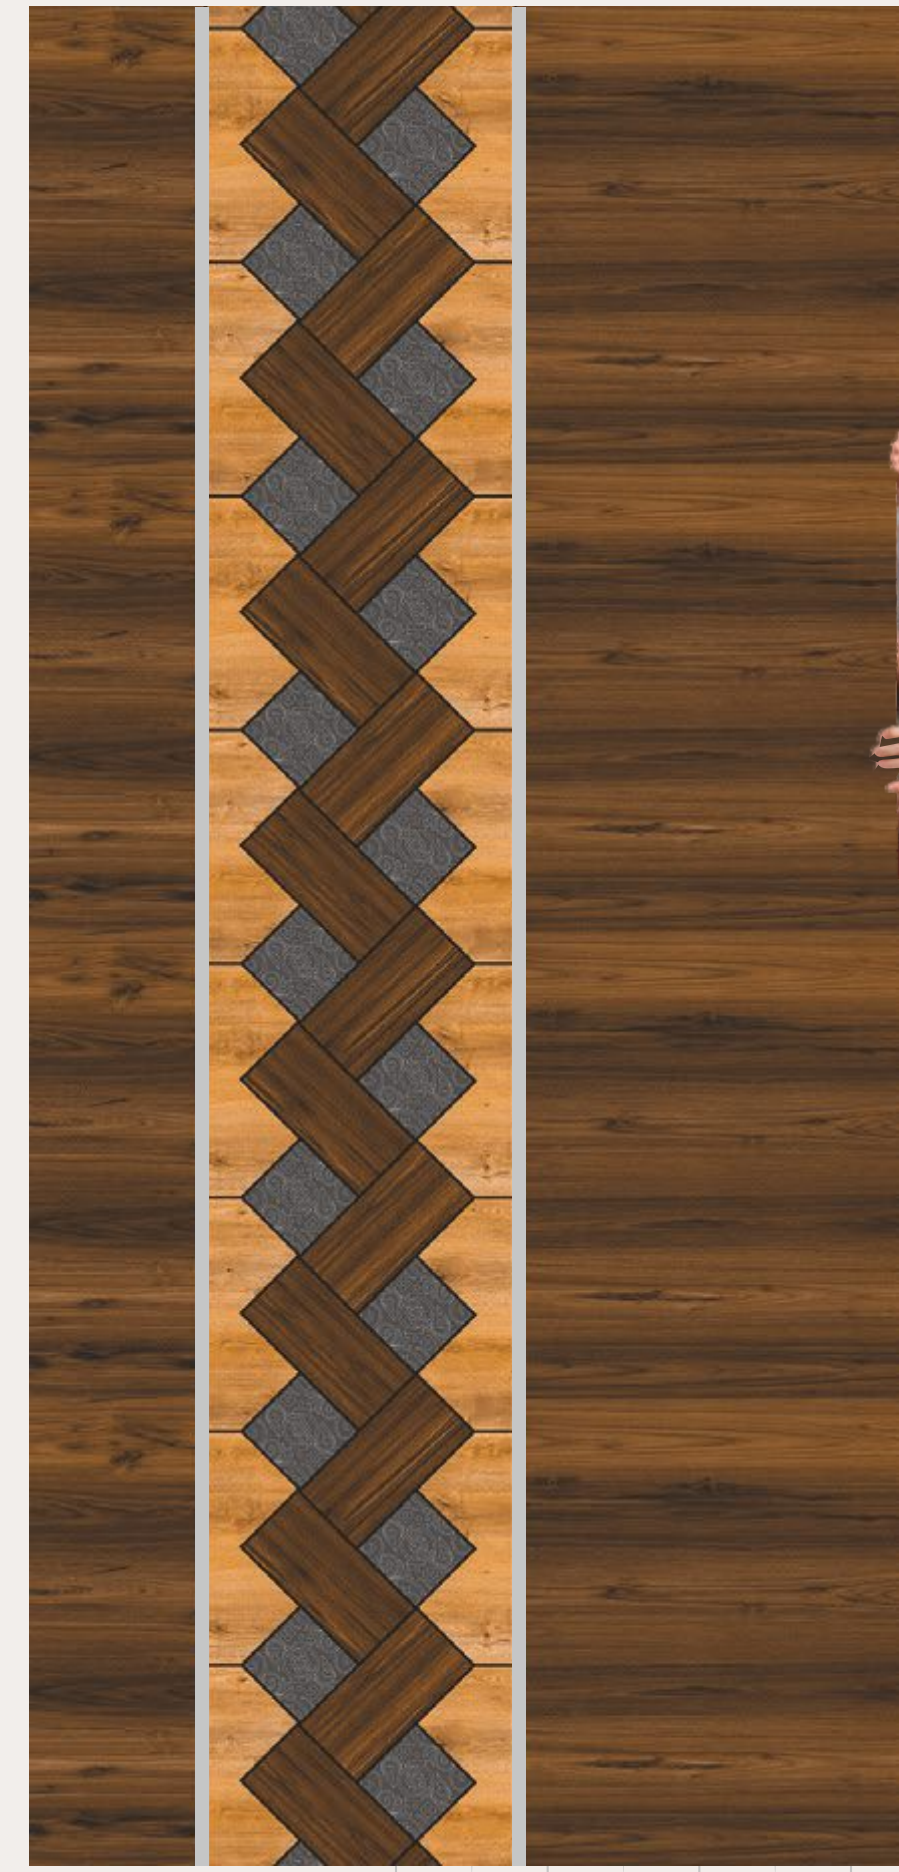

Available Size 7'x3.25'

**JM 5311**

Ideal for those who seek elegance and reliability, JM doorskins offer a sophisticated solution that enhances the overall ambiance of any space.

Ti  
NG  
TO  
NG

Available Size 7'x3.25'