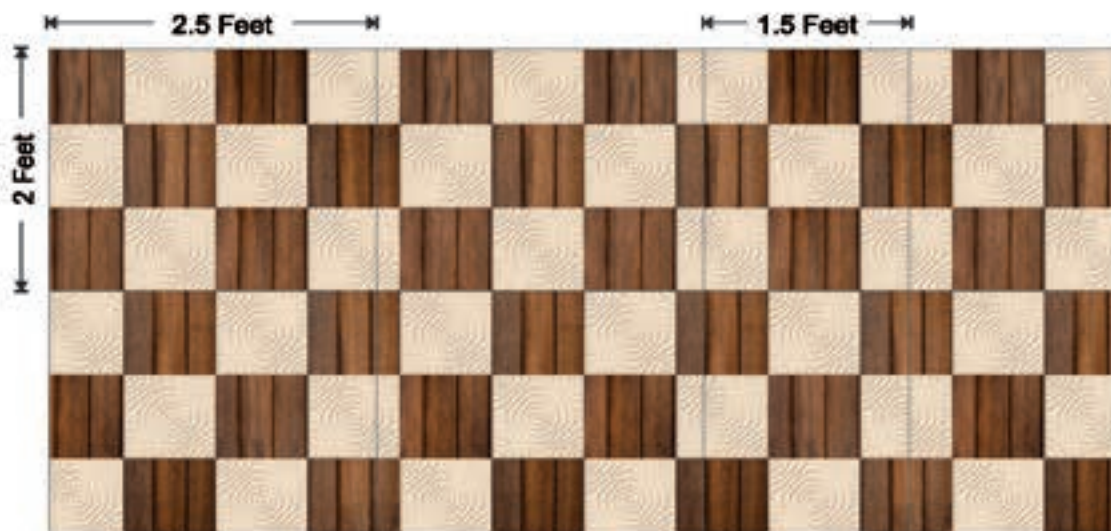

Design No: 1112

HG

102GL

134GL

Cutting illustration of 8x4ft digital panel,
for upper kitchen cabinet door 2x1.5ft.
Bottom cabinet door 2x2.5ft.