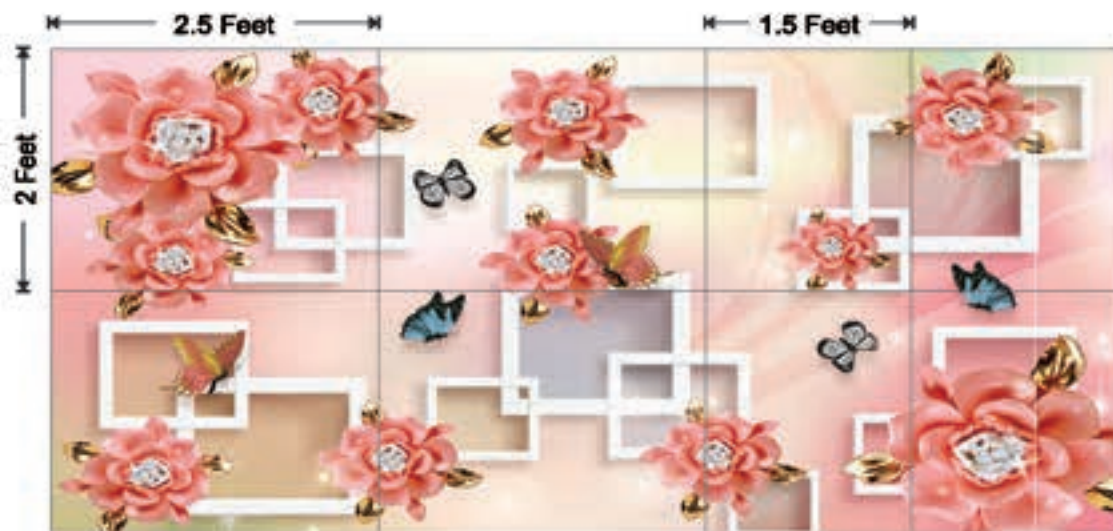

134GL

Cutting illustration of 8x4ft digital panel,
for upper kitchen cabinet door 2x1.5ft.
Bottom cabinet door 2x2.5ft.

Design No: 1184

HG

102GL

111GL

Designed for you. Crafted by us.

Cutting illustration of 8x4ft digital panel,
for upper kitchen cabinet door 2x1.5ft.
Bottom cabinet door 2x2.5ft.

Design No: 1185

HG

102GL

134GL

Cutting illustration of 8x4ft digital panel,
for upper kitchen cabinet door 2x1.5ft.
Bottom cabinet door 2x2.5ft.

Design No: 1186

HG

102GL