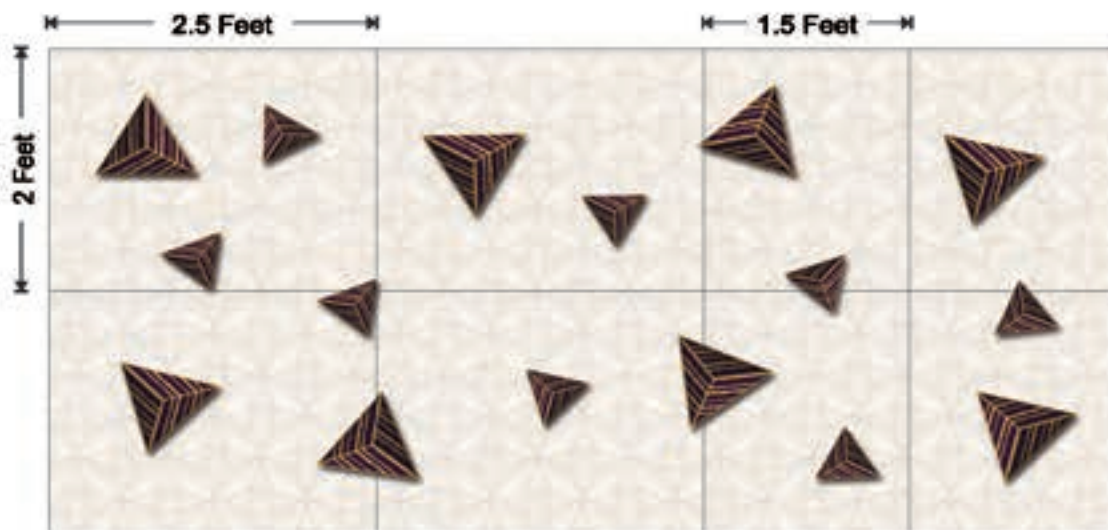

Design No: 1127

HG

102GL

138GL

Cutting illustration of 8x4ft digital panel,
for upper kitchen cabinet door 2x1.5ft.
Bottom cabinet door 2x2.5ft.

Design No: 1128

HG

102GL