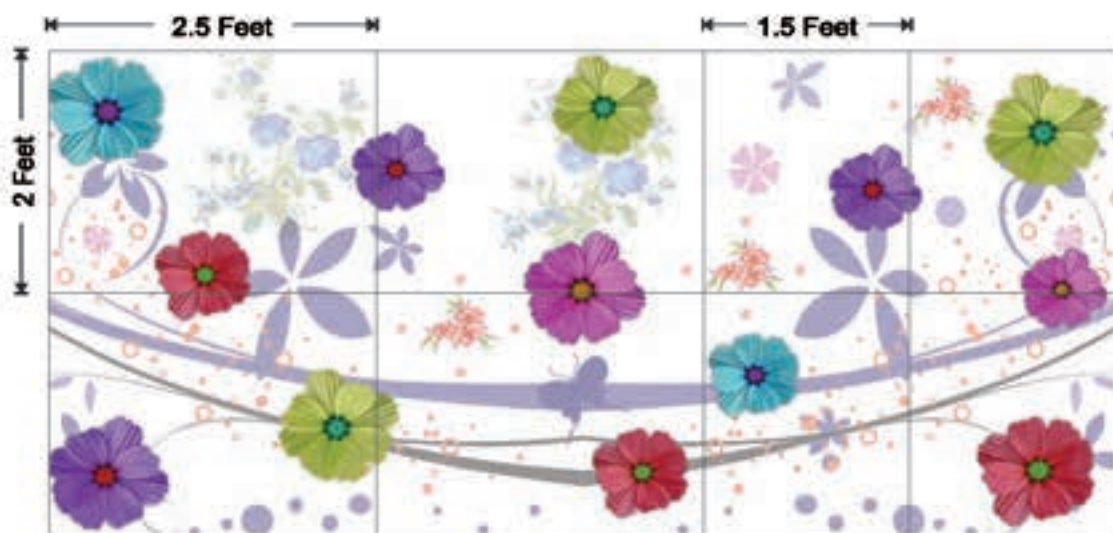

Design No: 1120

HG

102GL

131GL

Cutting illustration of 8x4ft digital panel,
for upper kitchen cabinet door 2x1.5ft.
Bottom cabinet door 2x2.5ft.