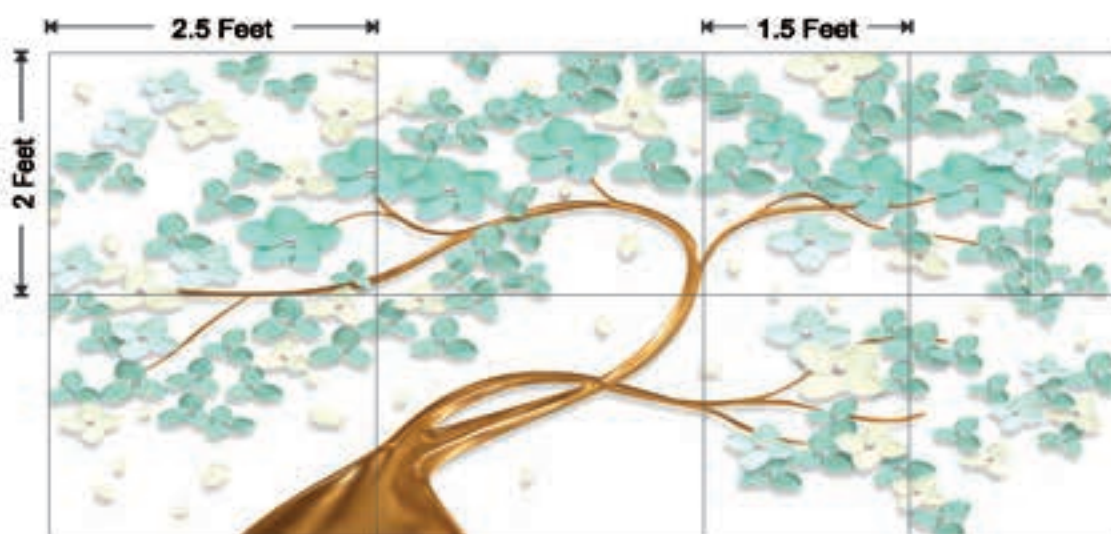

Design No: 1130

HG

102GL

147GL

Cutting illustration of 8x4ft digital panel,
for upper kitchen cabinet door 2x1.5ft.
Bottom cabinet door 2x2.5ft.

Design No: 1191

HG

102GL