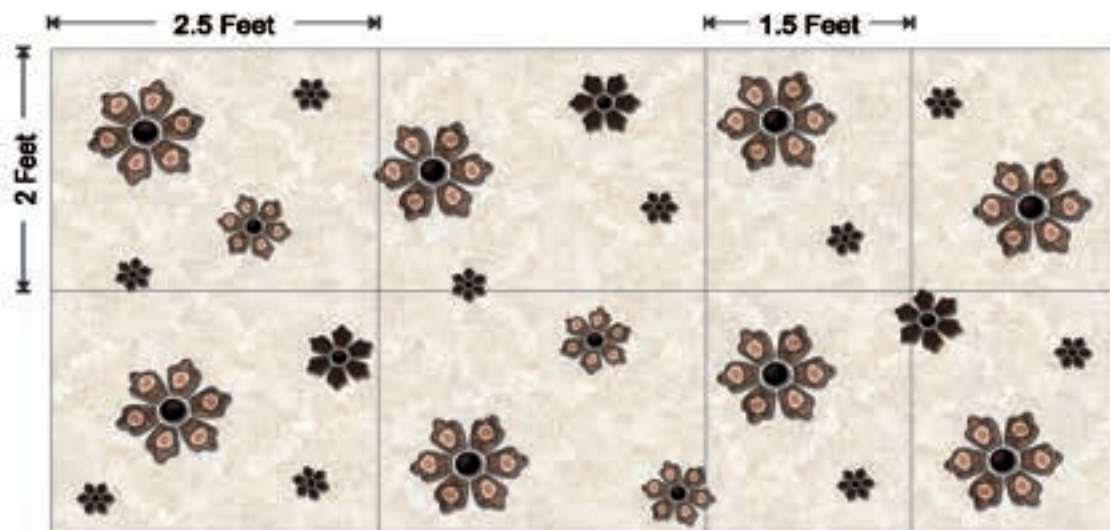

134GL

Cutting illustration of 8x4ft digital panel,
for upper kitchen cabinet door 2x1.5ft.
Bottom cabinet door 2x2.5ft.

Design No: 1129

HG

102GL

134GL

Cutting illustration of 8x4ft digital panel,
for upper kitchen cabinet door 2x1.5ft.
Bottom cabinet door 2x2.5ft.