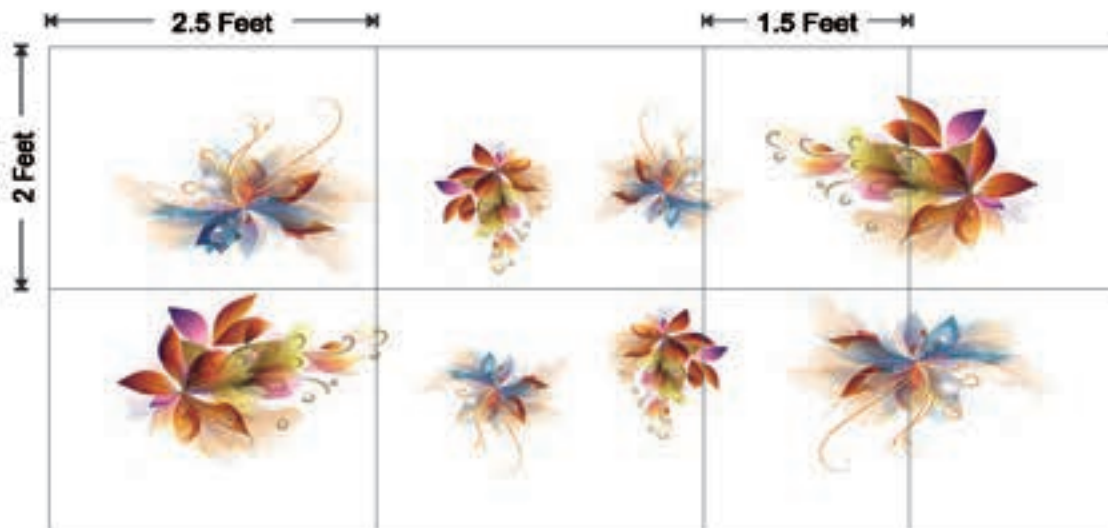

102GL

134GL

Cutting illustration of 8x4ft digital panel,
for upper kitchen cabinet door 2x1.5ft.
Bottom cabinet door 2x2.5ft.

Design No: 1180

HG

102GL

123GL

delica