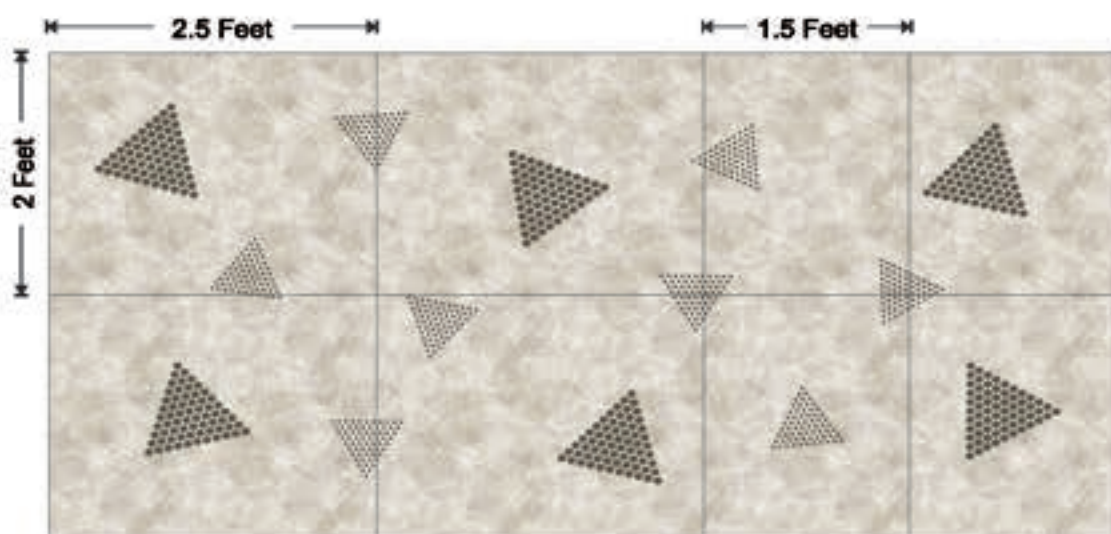

Design No: 1127

HG

102GL

138GL

Cutting illustration of 8x4ft digital panel,
for upper kitchen cabinet door 2x1.5ft.
Bottom cabinet door 2x2.5ft.