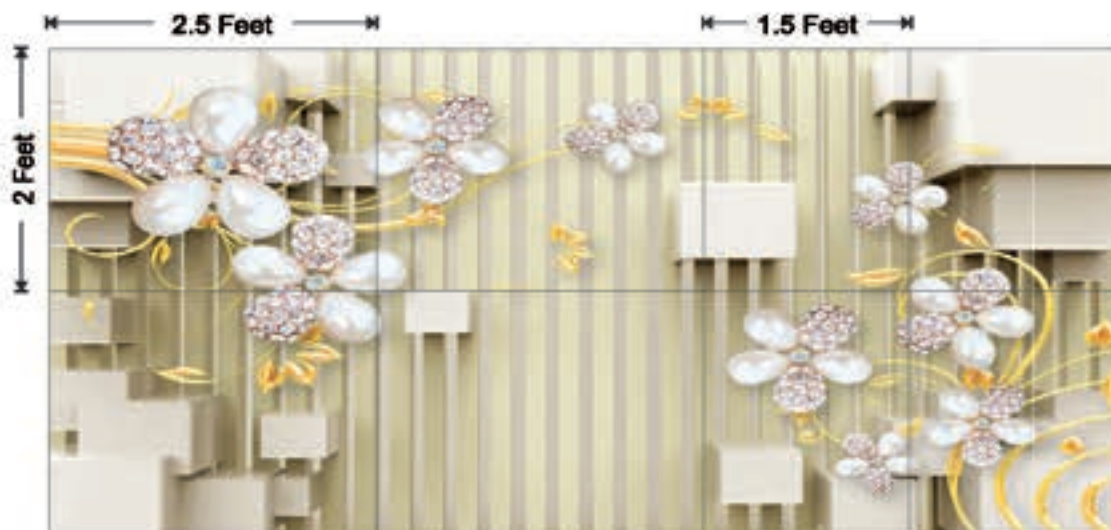

Design No: 1178

HG

102GL

129GL

delica
Designed for you. Crafted by us.

Cutting illustration of 8x4ft digital panel,
for upper kitchen cabinet door 2x1.5ft.
Bottom cabinet door 2x2.5ft.

Design No: 1179

HG