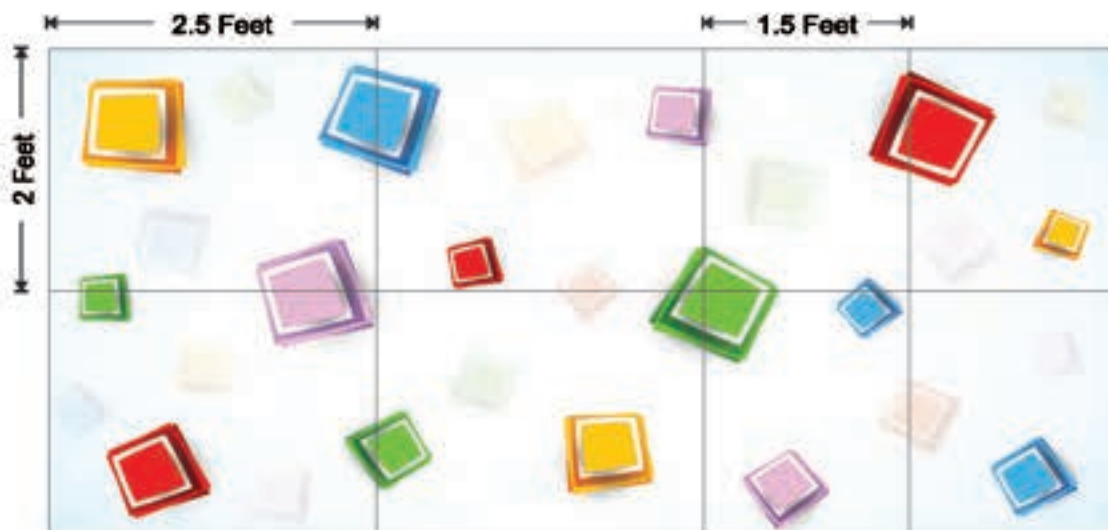

Design No: 1120

HG

102GL

131GL

Cutting illustration of 8x4ft digital panel,
for upper kitchen cabinet door 2x1.5ft.
Bottom cabinet door 2x2.5ft.

Design No: 1121

HG

102GL