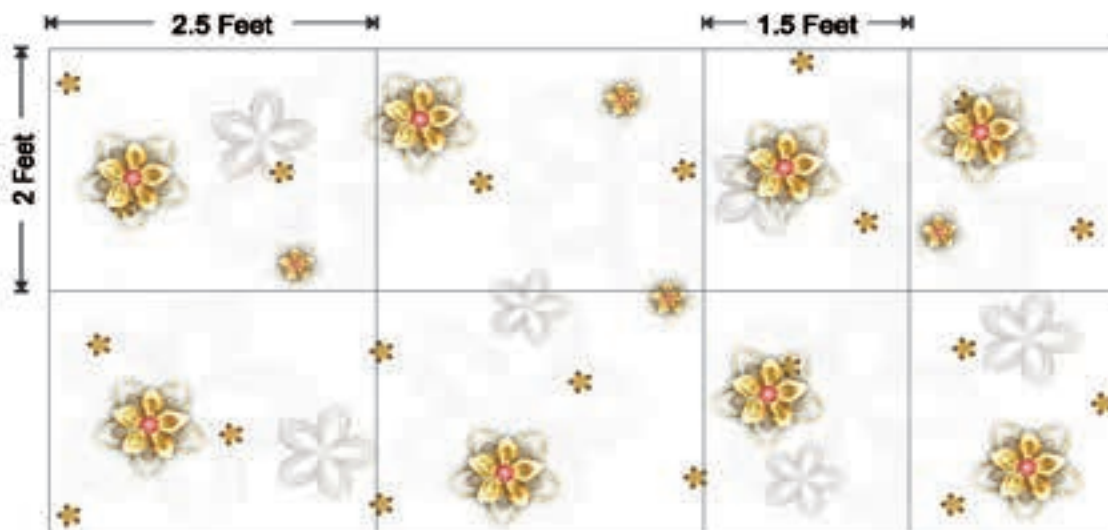

Design No: 1123

HG

102GL

138GL

Cutting illustration of 8x4ft digital panel,
for upper kitchen cabinet door 2x1.5ft.
Bottom cabinet door 2x2.5ft.