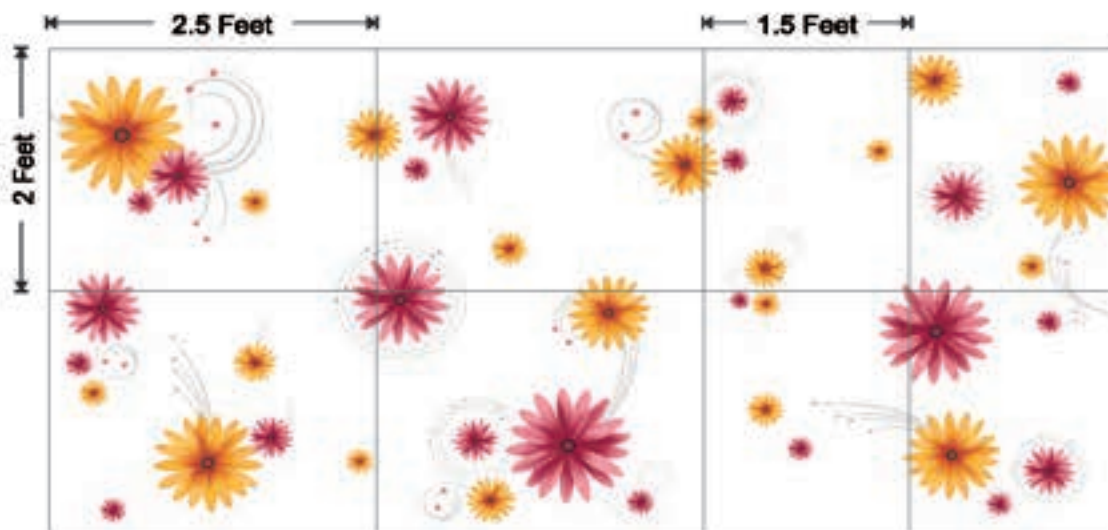

Design No: 1113

HG

102GL

121GL

Designed for you. Crafted by us.

Cutting illustration of 8x4ft digital panel,
for upper kitchen cabinet door 2x1.5ft.
Bottom cabinet door 2x2.5ft.