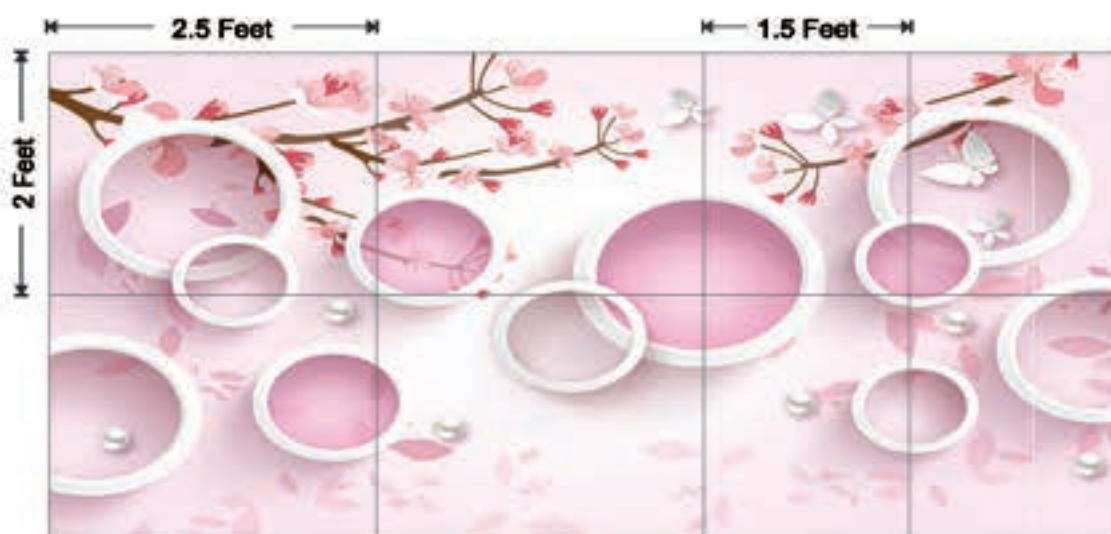

HG

102GL

125GL

Cutting illustration of 8x4ft digital panel,
for upper kitchen cabinet door 2x1.5ft.
Bottom cabinet door 2x2.5ft.

Design No: 1176

HG

102GL

107GL

Cutting illustration of 8x4ft digital panel,
for upper kitchen cabinet door 2x1.5ft.
Bottom cabinet door 2x2.5ft.

Design No: 1177

HG

102GL

117GL

delica

Designed for you. Crafted by us.

Cutting illustration of 8x4ft digital panel,
for upper kitchen cabinet door 2x1.5ft.
Bottom cabinet door 2x2.5ft.