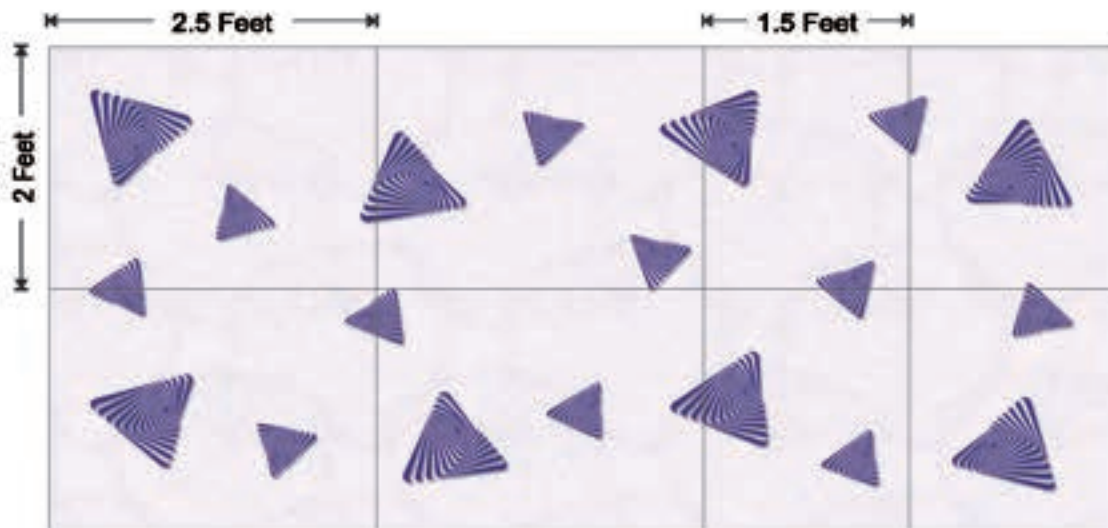

102GL

117GL

Cutting illustration of 8x4ft digital panel,
for upper kitchen cabinet door 2x1.5ft.
Bottom cabinet door 2x2.5ft.

Design No: 1115

HG

102GL

145GL

Designed for you. Crafted by us.