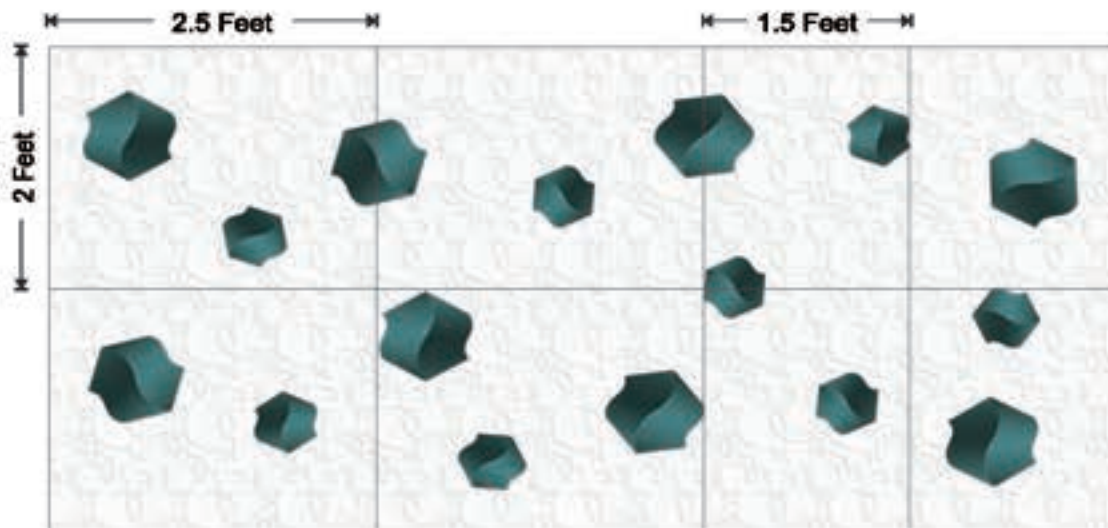

Design No: 1130

HG

102GL

147GL

Cutting illustration of 8x4ft digital panel,
for upper kitchen cabinet door 2x1.5ft.
Bottom cabinet door 2x2.5ft.