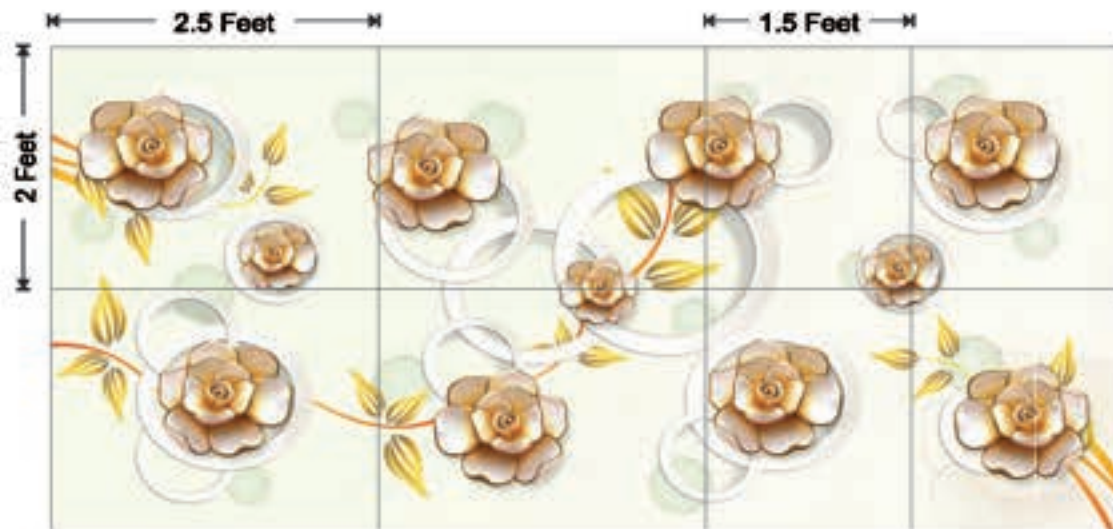

Design No: 1182

HG

102GL

141GL

Cutting illustration of 8x4ft digital panel,
for upper kitchen cabinet door 2x1.5ft.
Bottom cabinet door 2x2.5ft.