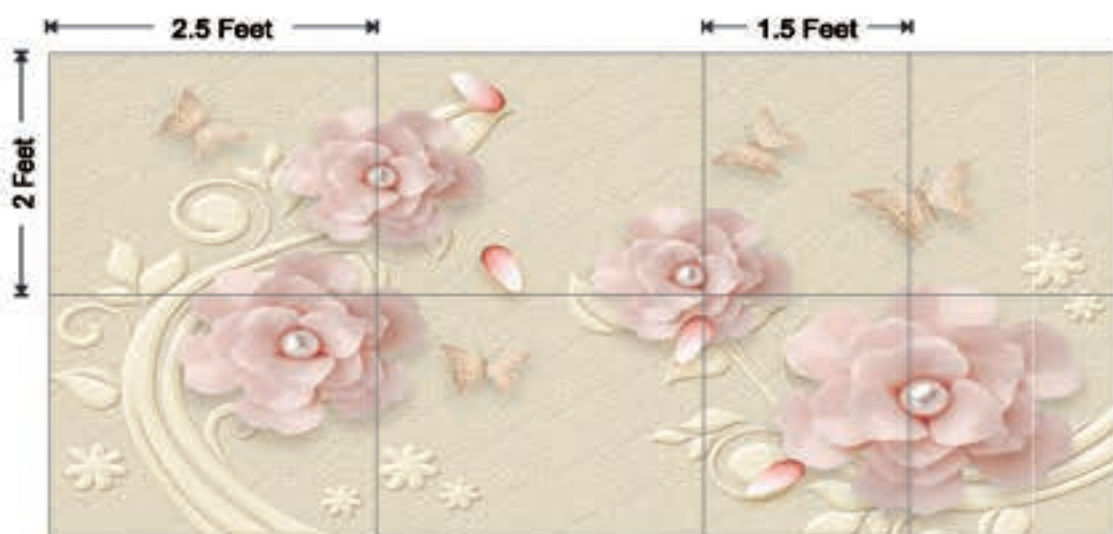

HG

102GL

125GL

Cutting illustration of 8x4ft digital panel,
for upper kitchen cabinet door 2x1.5ft.
Bottom cabinet door 2x2.5ft.

Design No: 1176

HG

102GL

107GL

Cutting illustration of 8x4ft digital panel,
for upper kitchen cabinet door 2x1.5ft.
Bottom cabinet door 2x2.5ft.

Design No: 1177

HG

102GL

117GL

delica

Designed for you. Crafted by us.

Cutting illustration of 8x4ft digital panel,
for upper kitchen cabinet door 2x1.5ft.
Bottom cabinet door 2x2.5ft.