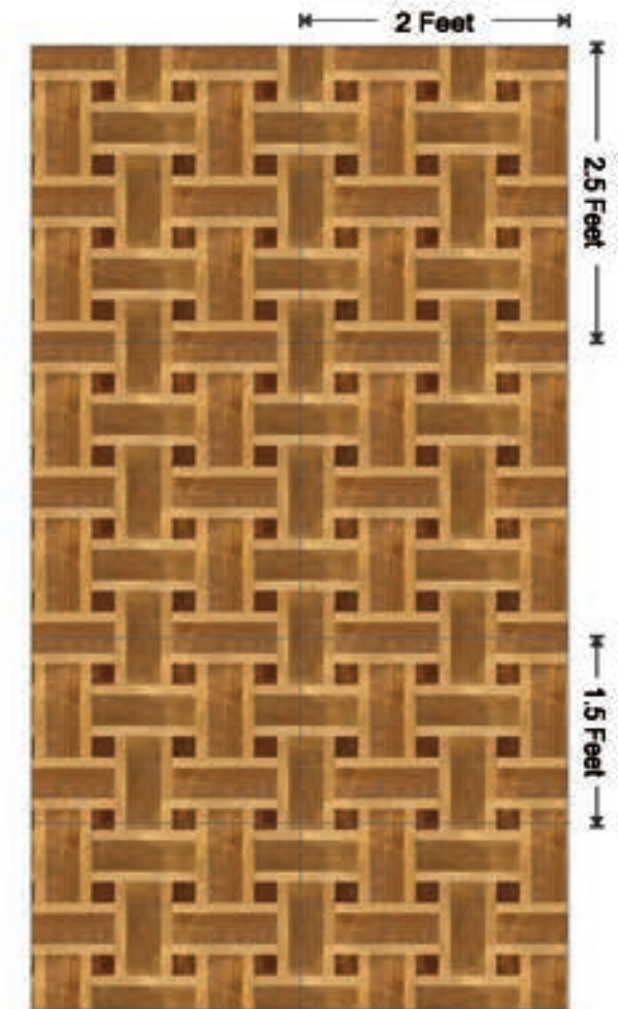

HG

Design No: 1132

Cutting illustration of 8x4ft digital panel,
 for upper kitchen cabinet door 2x1.5ft.
 Bottom cabinet door 2x2.5ft.

delica
Designed for you. Crafted by us.

HG

Design No: 1133

Cutting illustration of 8x4ft digital panel,
for upper kitchen cabinet door 2x1.5ft.
Bottom cabinet door 2x2.5ft.