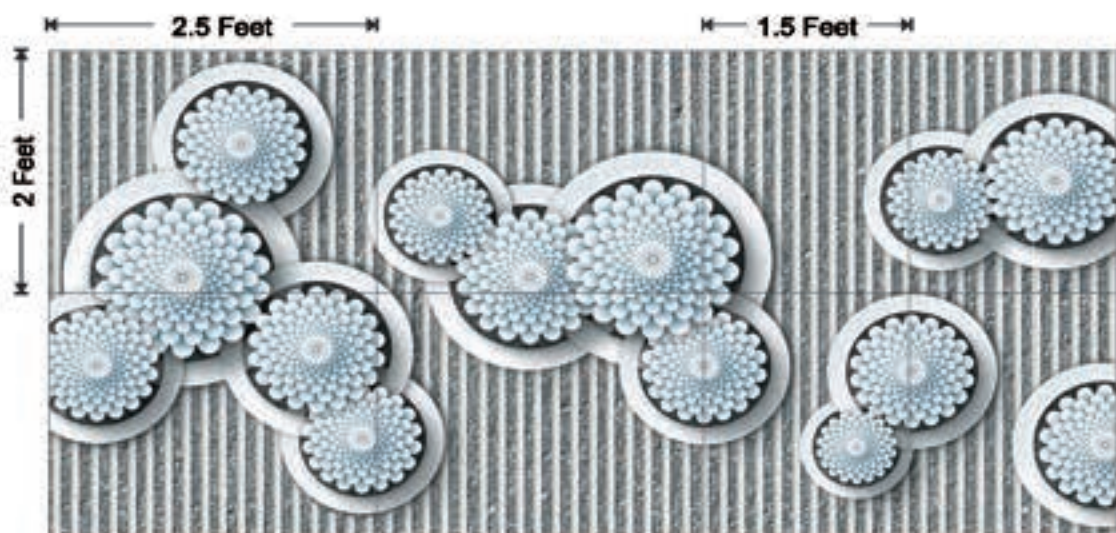

102GL

129GL

delica
Designed for you. Crafted by us.

Cutting illustration of 8x4ft digital panel,
for upper kitchen cabinet door 2x1.5ft.
Bottom cabinet door 2x2.5ft.