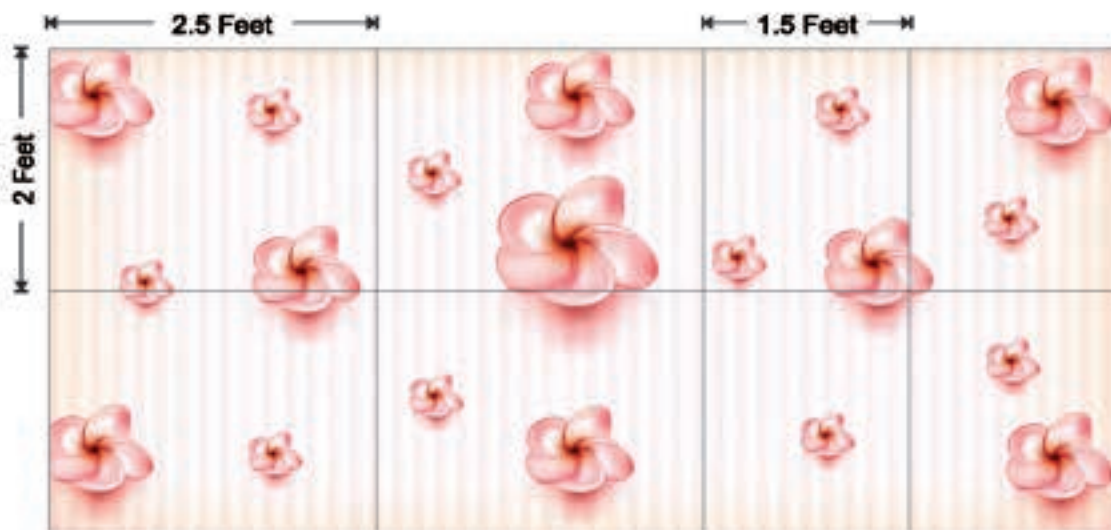

Design No: 1117

HG

102GL

124GL

delica
Designed for you. Crafted by us.

Cutting illustration of 8x4ft digital panel,
for upper kitchen cabinet door 2x1.5ft.
Bottom cabinet door 2x2.5ft.

Design No: 1118

HG