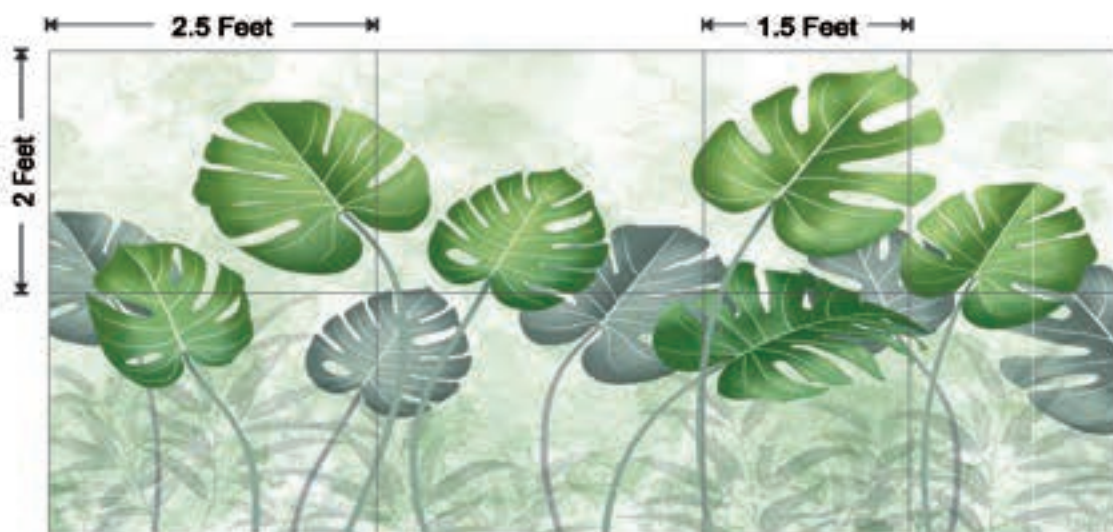

HG

102GL

125GL

Cutting illustration of 8x4ft digital panel,
for upper kitchen cabinet door 2x1.5ft.
Bottom cabinet door 2x2.5ft.

Design No: 1176

HG

102GL

107GL