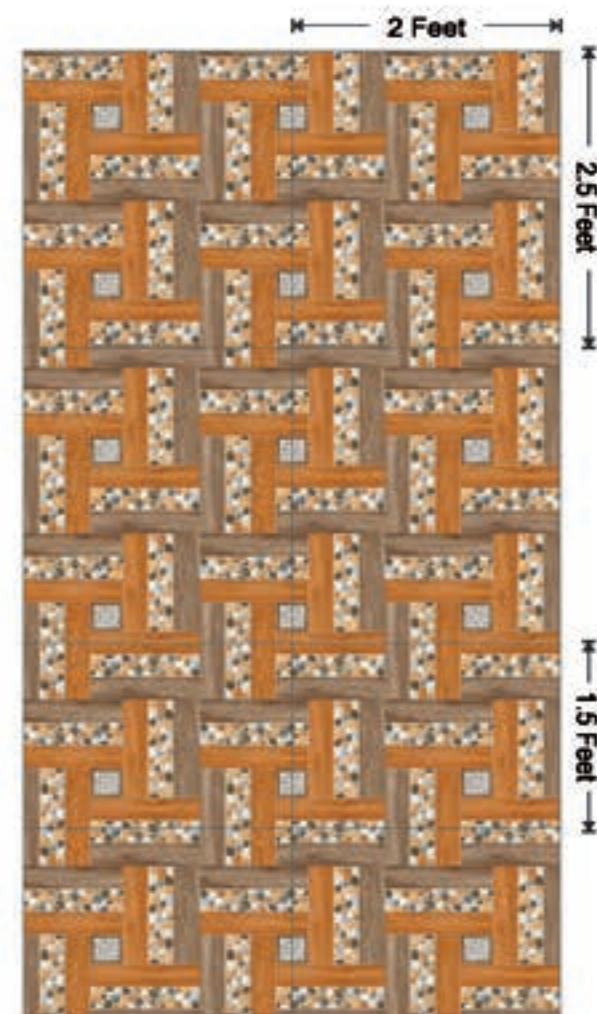

delica
Designed for you. Crafted by us.

HG

Design No: 1131

Cutting illustration of 8x4ft digital panel,
for upper kitchen cabinet door 2x1.5ft.
Bottom cabinet door 2x2.5ft.

delica
 Designed for you. Crafted by us.