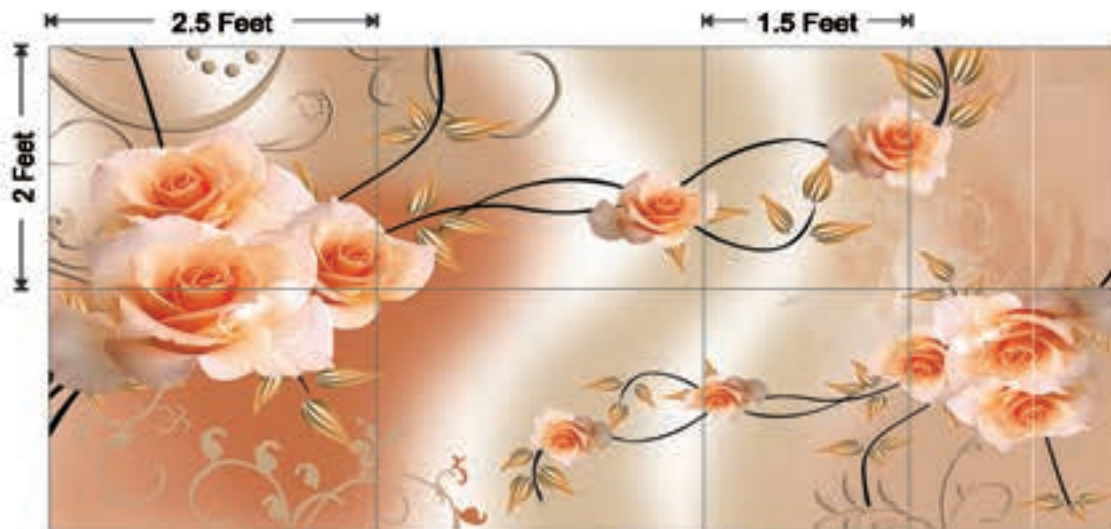

Design No: 1182

HG

102GL

141GL

Cutting illustration of 8x4ft digital panel,
for upper kitchen cabinet door 2x1.5ft.
Bottom cabinet door 2x2.5ft.

Design No: 1183

HG

102GL