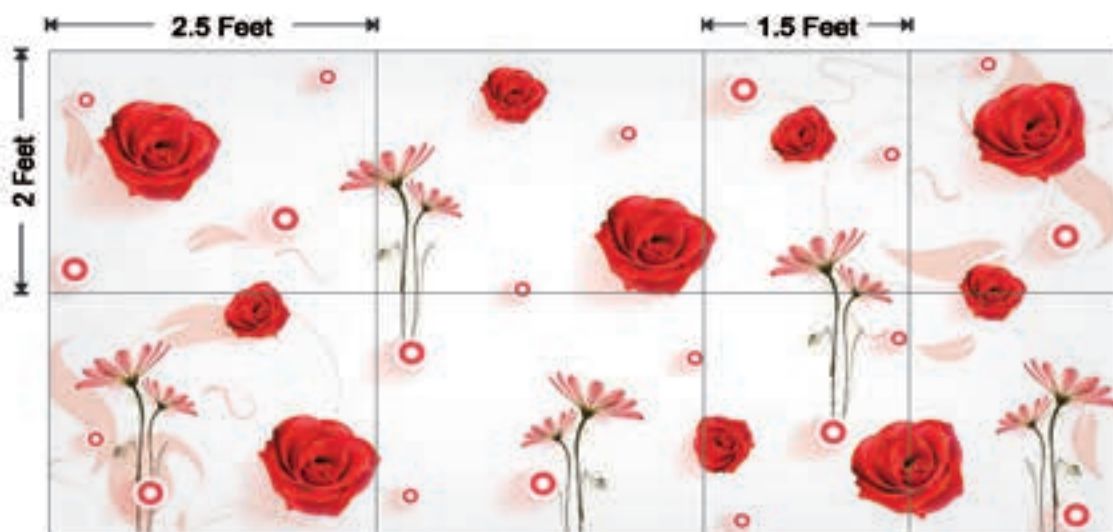

102GL

111GL

Cutting illustration of 8x4ft digital panel,
for upper kitchen cabinet door 2x1.5ft.
Bottom cabinet door 2x2.5ft.

Design No: 1119

HG

102GL

111GL

Cutting illustration of 8x4ft digital panel,
for upper kitchen cabinet door 2x1.5ft.
Bottom cabinet door 2x2.5ft.